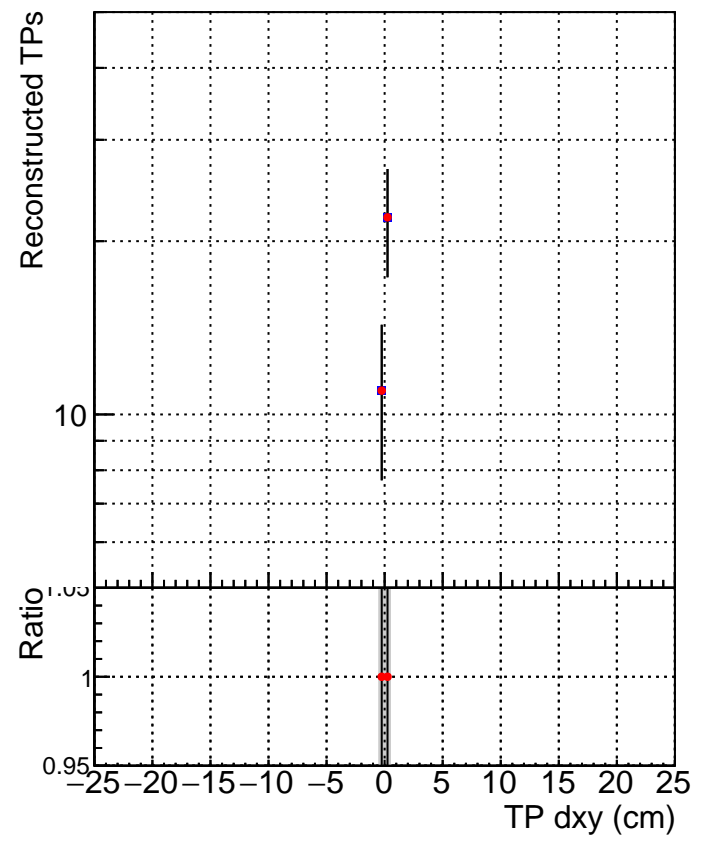

N of simulated tracks vs dxy

N of associated tracks (simToReco) vs dxy

N of simulated track

- SoftQCD_default
- SoftQCD_ckfPixelLessStep