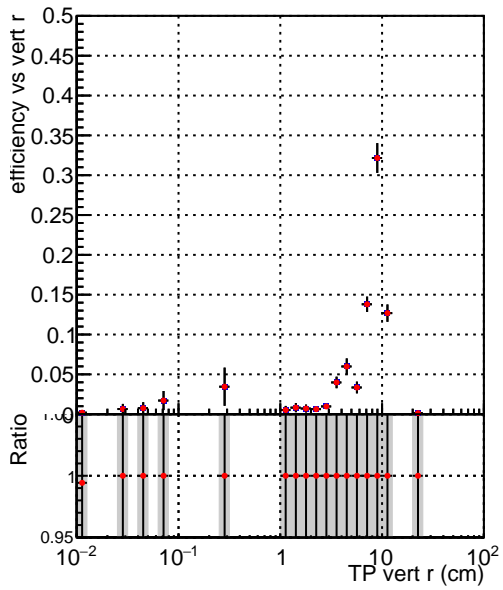

Efficiency vs vertpos**fake+duplicates vs vert r**

Legend: **SoftQCD_default** (blue squares), **SoftQCD_ckfPixelLessStep** (red circles)

Efficiency vs vert z**Efficiency vs. sim PV z****fake+duplicates vs Sim. PV z**