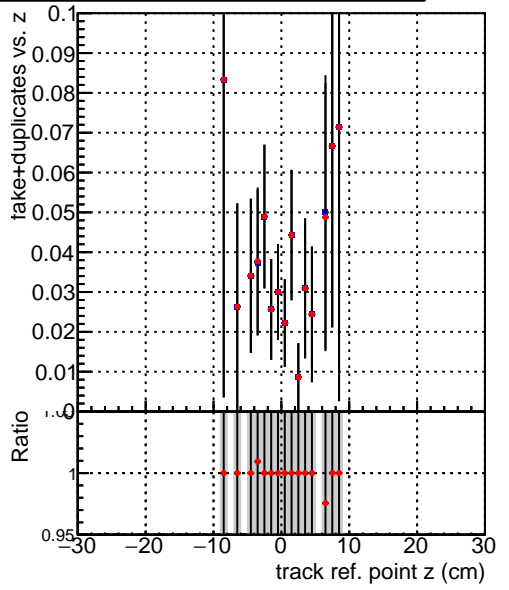

Efficiency vs vertpos**fake+duplicates vs vert r**

Legend: **SoftQCD_default** (blue squares), **SoftQCD_ckfPixelLessStep** (red circles)

Efficiency vs vert z**Efficiency vs. sim PV z****fake+duplicates vs Sim. PV z**