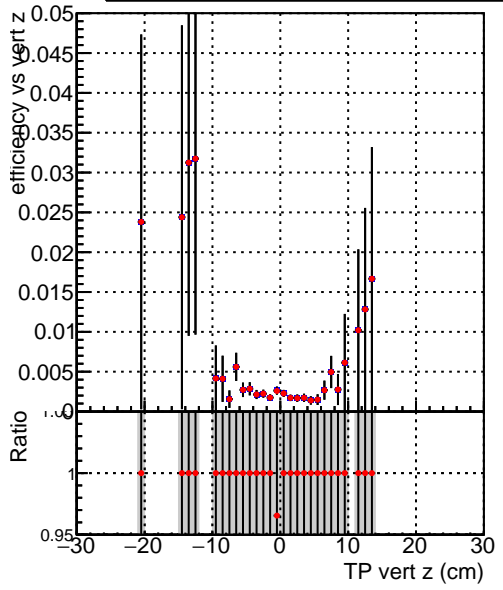

Efficiency vs vertpos**fake+duplicates vs vert r**

Legend: **SoftQCD_default** (blue squares), **SoftQCD_ckfPixelLessStep** (red circles)

Efficiency vs vert z**Efficiency vs. sim PV z****fake+duplicates vs Sim. PV z**