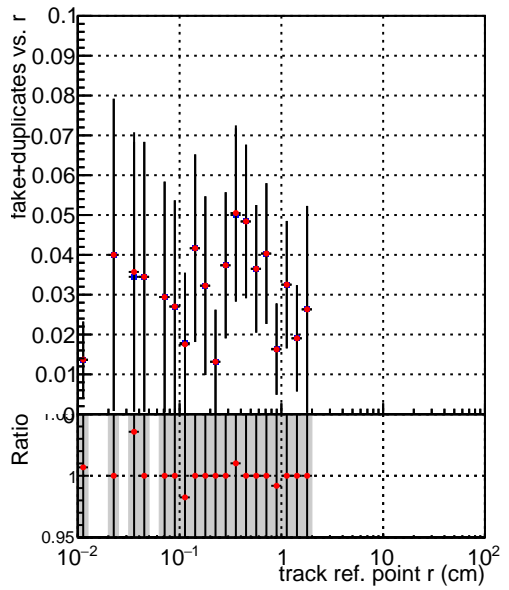

Efficiency vs vertpos**fake+duplicates vs vert r**

Legend: **SoftQCD_default** (blue squares), **SoftQCD_ckfPixelLessStep** (red circles)

Efficiency vs vert z**Efficiency vs. sim PV z****fake+duplicates vs Sim. PV z**