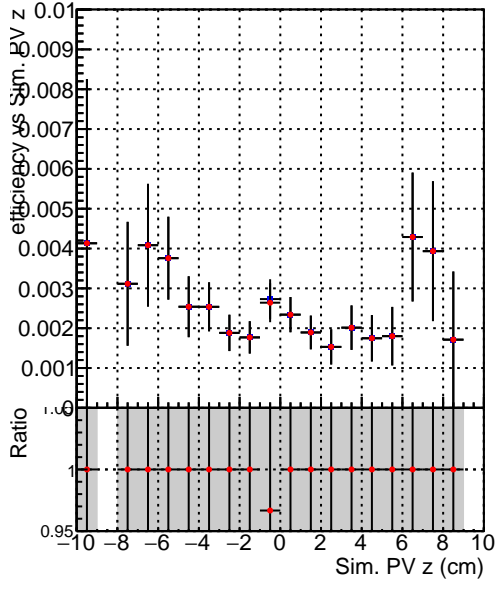

Efficiency vs vertpos**fake+duplicates vs vert r**

Legend: **SoftQCD_default** (blue squares), **SoftQCD_ckfPixelLessStep** (red circles)

Efficiency vs vert z**Efficiency vs. sim PV z****fake+duplicates vs Sim. PV z**