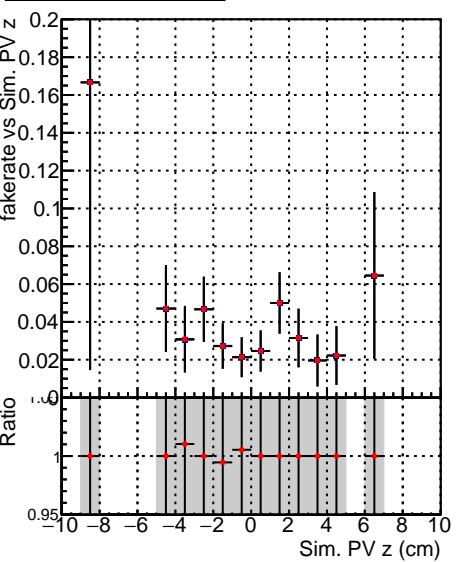

Fake rate vs vertpos**Duplicates Rate vs vertpos****Pileup rate vs vertpos**
Fake rate vs v
 —●— SoftQCD_default
 —●— SoftQCD_ckfPixelLessStep
**Fake rate vs. sim PV z****Duplicates Rate vs sim PV z****Pileup rate vs. sim PV z**