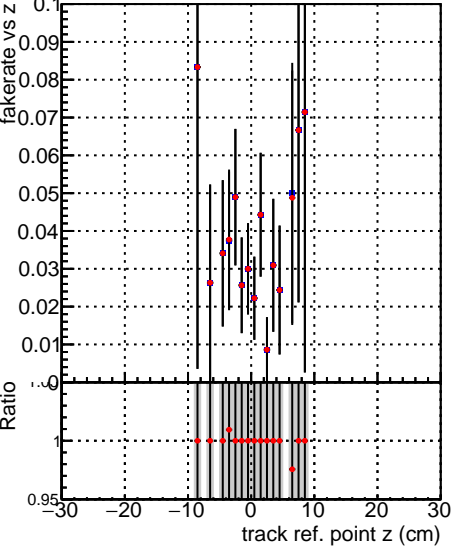

Fake rate vs vertpos**Duplicates Rate vs vertpos****Pileup rate vs vertpos**
Fake rate vs v
 —●— SoftQCD_default
 —●— SoftQCD_ckfPixelLessStep
**Fake rate vs. sim PV z****Duplicates Rate vs sim PV z****Pileup rate vs. sim PV z**