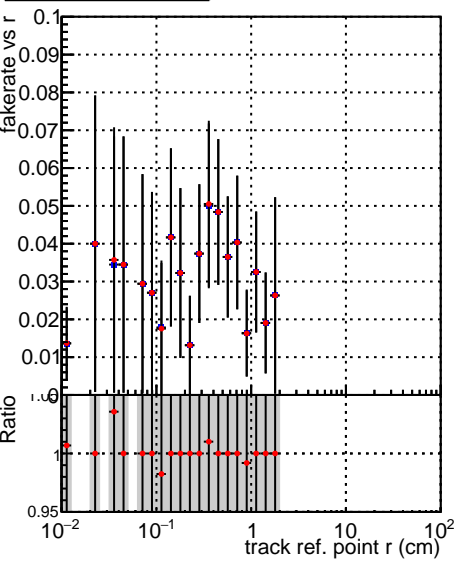

Fake rate vs vertpos**Duplicates Rate vs vertpos****Pileup rate vs vertpos**
Fake rate vs v
 —●— SoftQCD_default
 —●— SoftQCD_ckfPixelLessStep
**Fake rate vs. sim PV z****Duplicates Rate vs sim PV z****Pileup rate vs. sim PV z**