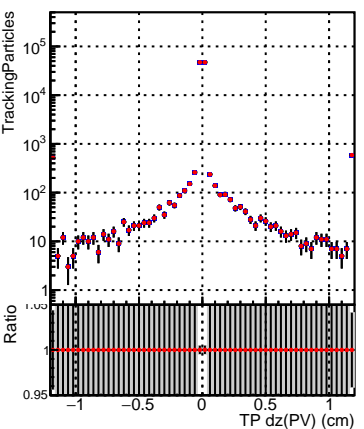

N of simulated tracks vs dxy(PV)**N of associated tracks (simToReco) vs dxy(PV)****N of sim****N of simulated tracks vs dz(PV)****N of associated tracks (simToReco) vs dz(PV)****N of simulated tracks vs dz(PV)****N of associated tracks (simToReco) vs dz(PV)****SoftQCD_default****SoftQCD_ckfPixelLessStep**