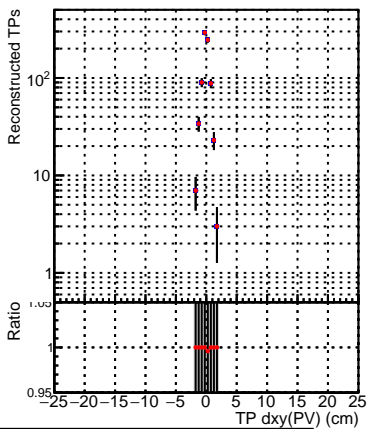

N of simulated tracks vs dxy(PV)**N of associated tracks (simToReco) vs dxy(PV)****N of sim****N of simulated tracks vs dz(PV)****N of associated tracks (simToReco) vs dz(PV)****N of simulated tracks vs dz(PV)****N of associated tracks (simToReco) vs dz(PV)****SoftQCD_default****SoftQCD_ckfPixelLessStep**