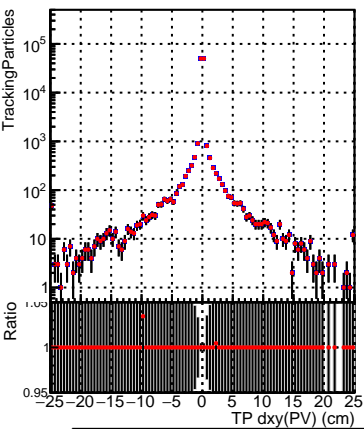

N of simulated tracks vs dxy(PV)**N of associated tracks (simToReco) vs dxy(PV)****N of sim****N of simulated tracks vs dz(PV)****N of associated tracks (simToReco) vs dz(PV)****N of simulated tracks vs dz(PV)****N of associated tracks (simToReco) vs dz(PV)****SoftQCD_default****SoftQCD_ckfPixelLessStep**