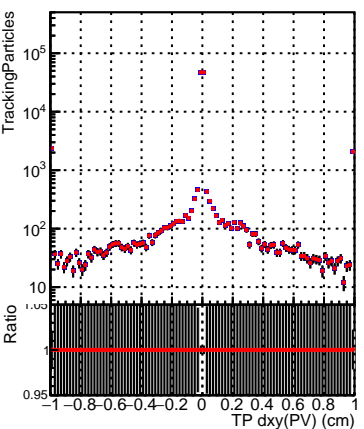

N of simulated tracks vs dxy(PV)**N of associated tracks (simToReco) vs dxy(PV)****N of sim****N of simulated tracks vs dz(PV)****N of associated tracks (simToReco) vs dz(PV)****N of simulated tracks vs dz(PV)****N of associated tracks (simToReco) vs dz(PV)****SoftQCD_default****SoftQCD_ckfPixelLessStep**