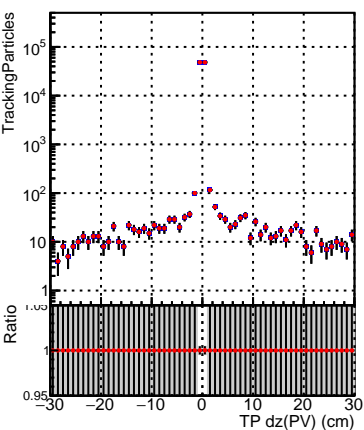

N of simulated tracks vs dxy(PV)**N of associated tracks (simToReco) vs dxy(PV)****N of sim****N of simulated tracks vs dz(PV)****N of associated tracks (simToReco) vs dz(PV)****N of simulated tracks vs dz(PV)****N of associated tracks (simToReco) vs dz(PV)****SoftQCD_default****SoftQCD_ckfPixelLessStep**