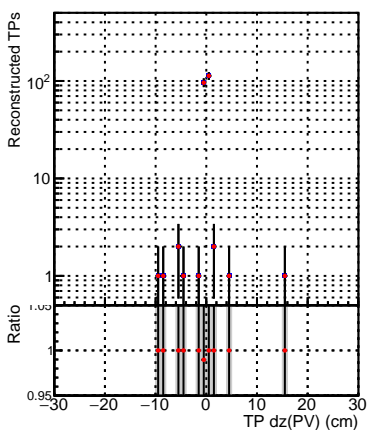

N of simulated tracks vs dxy(PV)**N of associated tracks (simToReco) vs dxy(PV)****N of sim****N of simulated tracks vs dz(PV)****N of associated tracks (simToReco) vs dz(PV)****N of simulated tracks vs dz(PV)****N of associated tracks (simToReco) vs dz(PV)****SoftQCD_default****SoftQCD_ckfPixelLessStep**