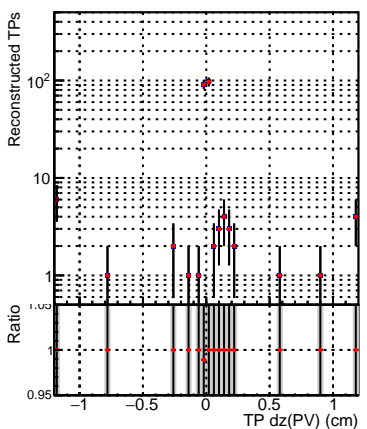

N of simulated tracks vs dxy(PV)**N of associated tracks (simToReco) vs dxy(PV)****N of sim****N of simulated tracks vs dz(PV)****N of associated tracks (simToReco) vs dz(PV)****N of simulated tracks vs dz(PV)****N of associated tracks (simToReco) vs dz(PV)****SoftQCD_default****SoftQCD_ckfPixelLessStep**