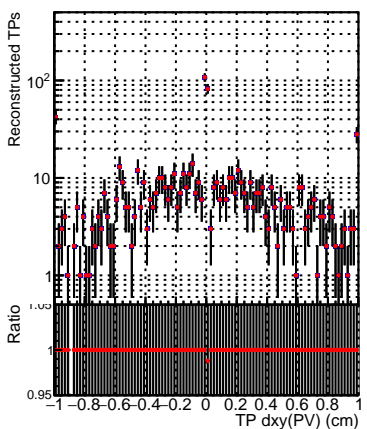

N of simulated tracks vs dxy(PV)**N of associated tracks (simToReco) vs dxy(PV)****N of sim****N of simulated tracks vs dz(PV)****N of associated tracks (simToReco) vs dz(PV)****N of simulated tracks vs dz(PV)****N of associated tracks (simToReco) vs dz(PV)****SoftQCD_default****SoftQCD_ckfPixelLessStep**