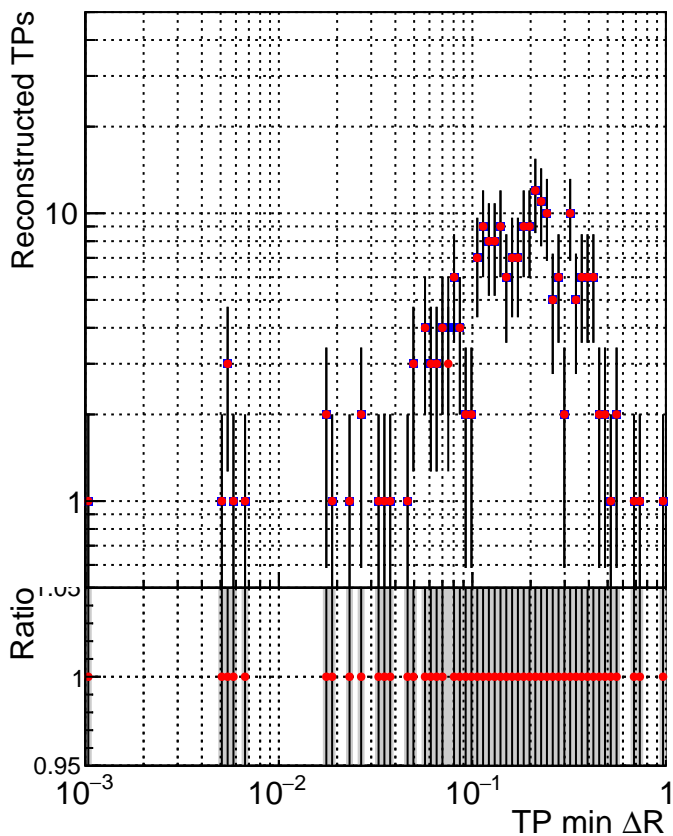

N of simulated tracks vs dR

N of associated tracks (simToReco) vs dR

N of simulated trac

- SoftQCD\_default
- SoftQCD\_ckfPixelLessStep