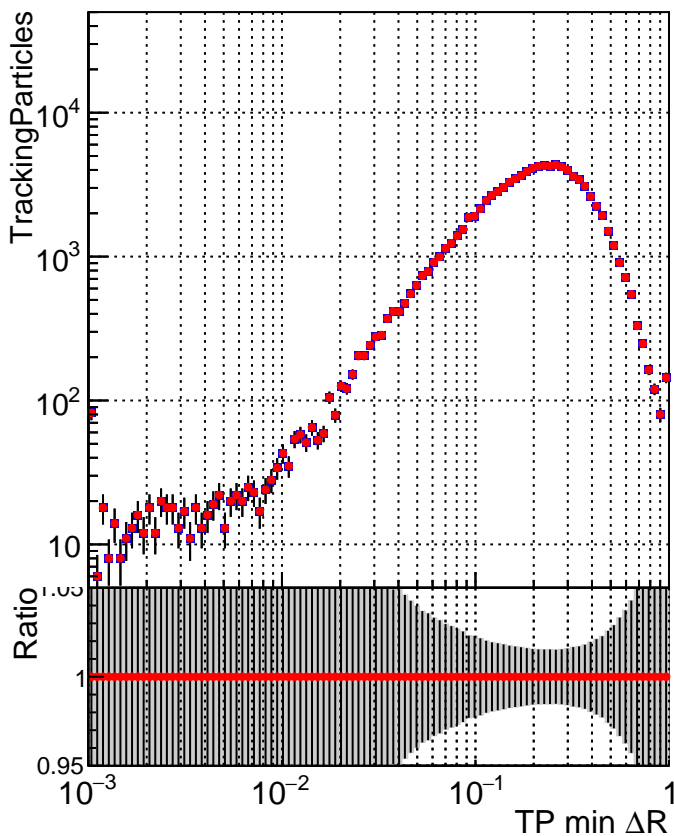

N of simulated tracks vs dR

N of associated tracks (simToReco) vs dR

N of simulated trac

- SoftQCD\_default
- SoftQCD\_ckfPixelLessStep