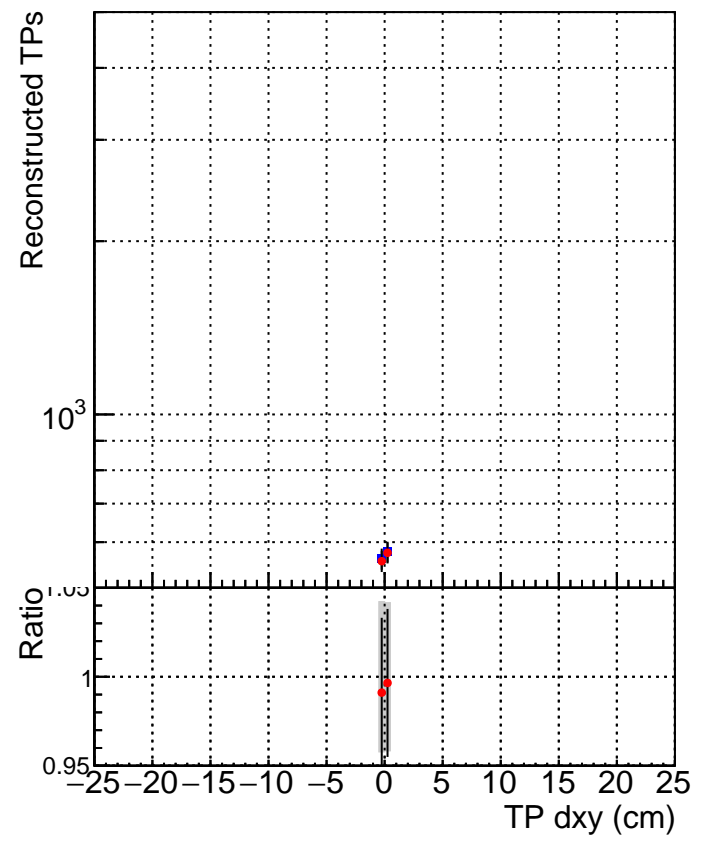

N of simulated tracks vs dxy

N of associated tracks (simToReco) vs dxy

N of simulated track

- SoftQCD_default
- SoftQCD_ckfPixelLessStep