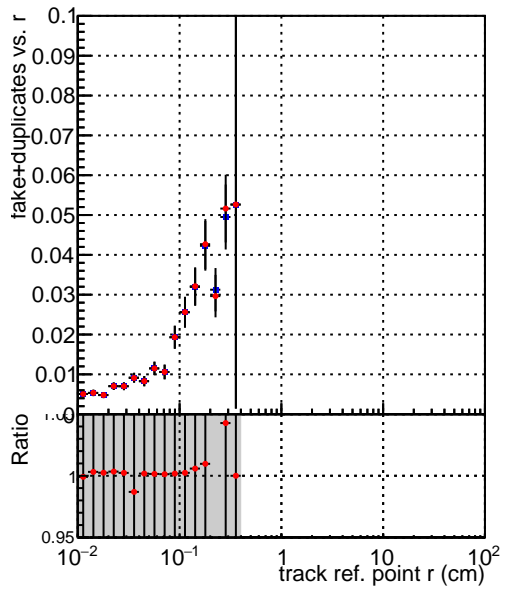

Efficiency vs vertpos**fake+duplicates vs vert r**
Efficiency vs TP vert z
 — SoftQCD_default (blue squares)
 — SoftQCD_ckfPixelLessStep (red circles)
**Efficiency vs. sim PV z****fake+duplicates vs Sim. PV z**