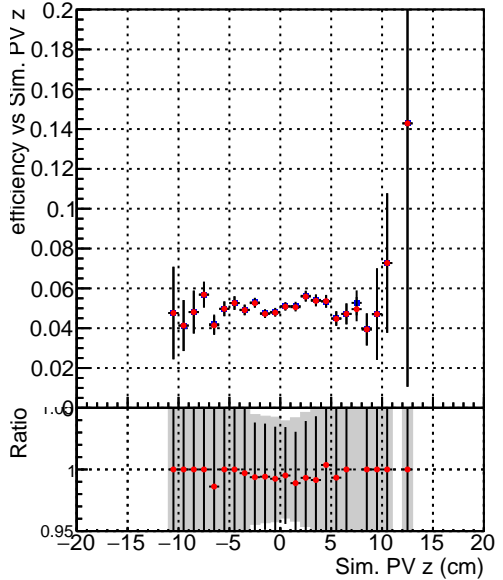

Efficiency vs vertpos**fake+duplicates vs vert r**
Efficiency vs TP vert z
 — SoftQCD_default (blue squares)
 — SoftQCD_ckfPixelLessStep (red circles)
**Efficiency vs. sim PV z****fake+duplicates vs Sim. PV z**