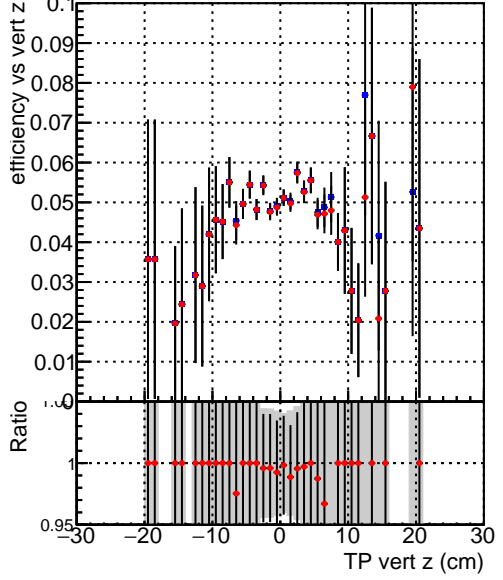

Efficiency vs vertpos**fake+duplicates vs vert r**
Efficiency vs TP vert z
 — SoftQCD_default (blue squares)
 — SoftQCD_ckfPixelLessStep (red circles)
**Efficiency vs. sim PV z****fake+duplicates vs Sim. PV z**