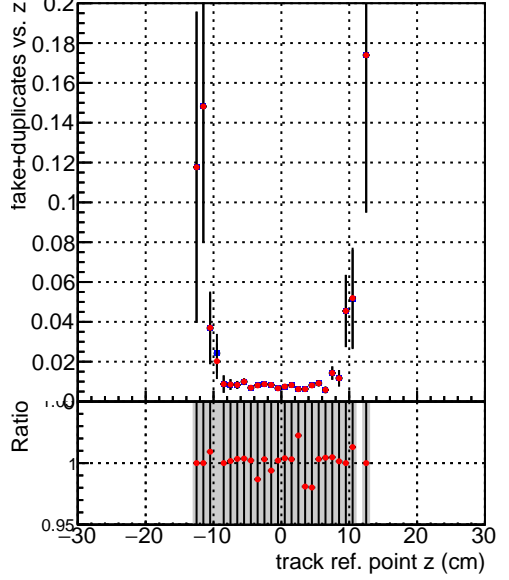

Efficiency vs vertpos**fake+duplicates vs vert r**
Efficiency vs TP vert z
 — SoftQCD_default (blue squares)
 — SoftQCD_ckfPixelLessStep (red circles)
**Efficiency vs. sim PV z****fake+duplicates vs Sim. PV z**