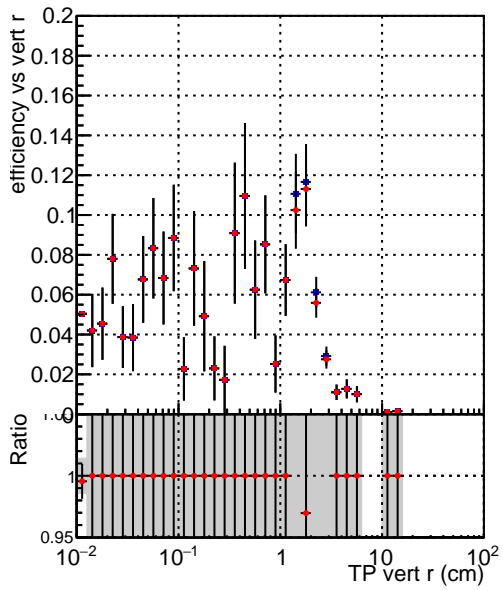

Efficiency vs vertpos**fake+duplicates vs vert r**
Efficiency vs TP vert z
 — SoftQCD_default (blue squares)
 — SoftQCD_ckfPixelLessStep (red circles)
**Efficiency vs. sim PV z****fake+duplicates vs Sim. PV z**