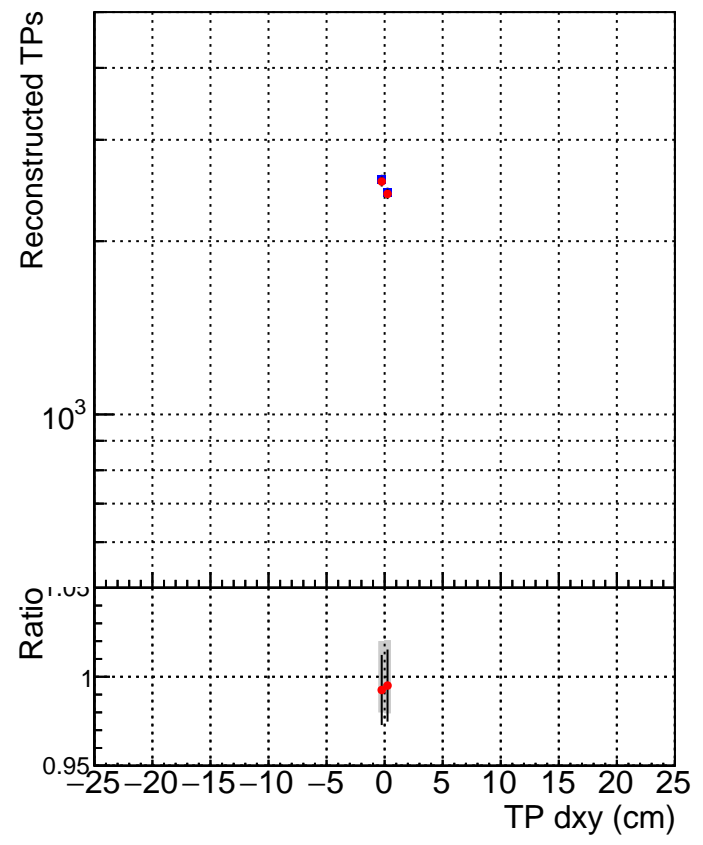

**N of simulated tracks vs dxy**

**N of associated tracks (simToReco) vs dxy**

**N of simulated track**

- SoftQCD\_default
- SoftQCD\_ckfPixelLessStep