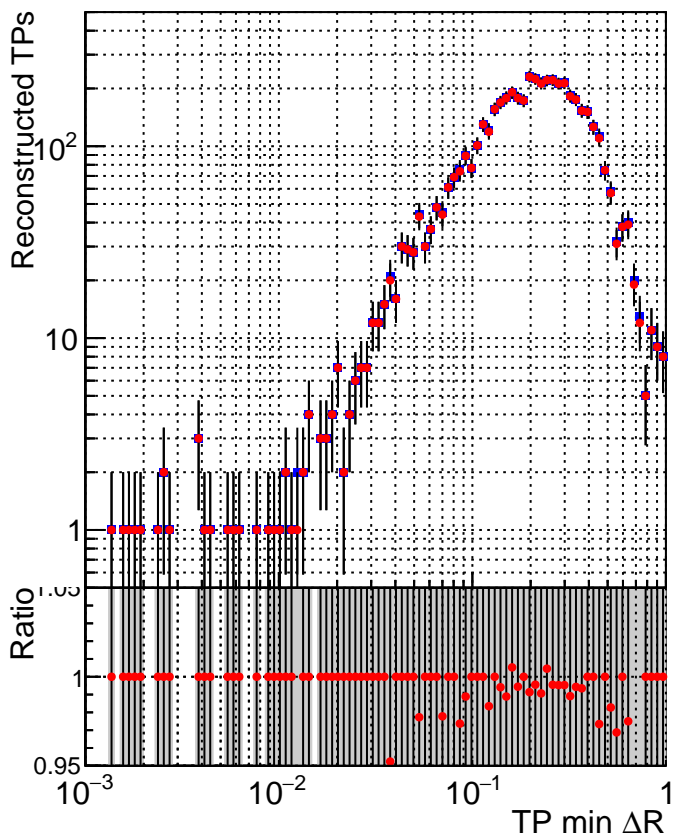

N of simulated tracks vs dR

N of associated tracks (simToReco) vs dR

N of simulated tracks

- SoftQCD_default
- SoftQCD_ckfPixelLessStep