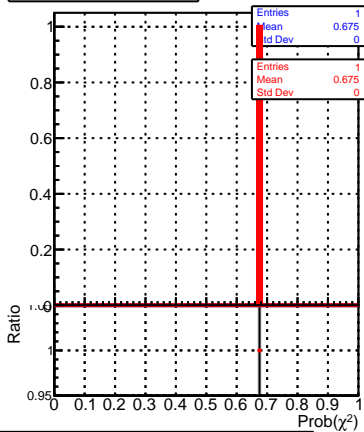

normalized χ^2 normalized χ^2 probability

SoftQCD_default
SoftQCD_ckfPixelLessStep