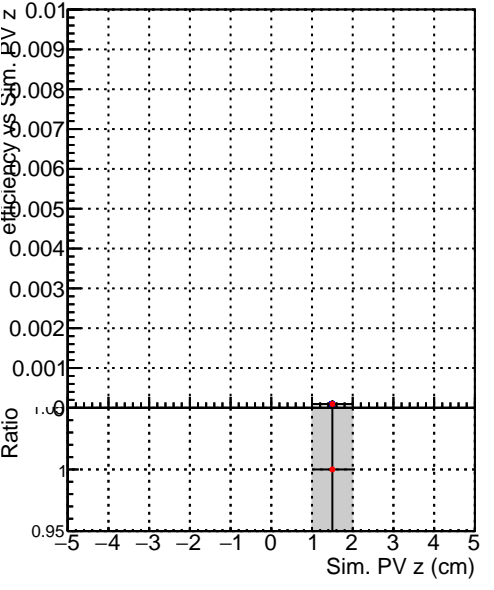

Efficiency vs vertpos

fake+duplicates vs vert r

■ SoftQCD_default
● SoftQCD_ckfPixelLessStep

Efficiency vs vert z

fake+duplicates vs. z

Efficiency vs. sim PV z

fake+duplicates vs Sim. PV z