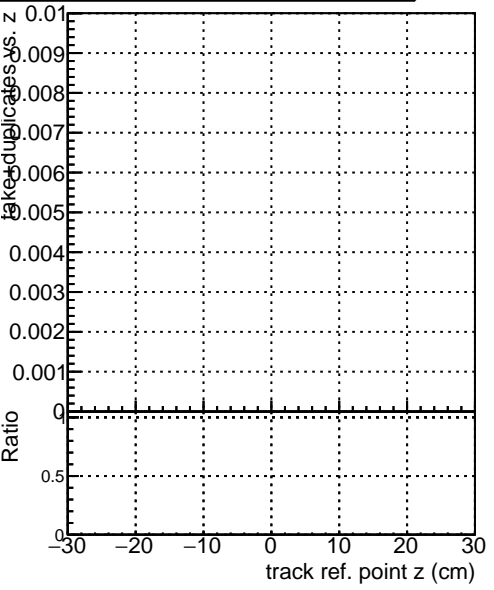

Efficiency vs vertpos

fake+duplicates vs vert r

■ SoftQCD_default
● SoftQCD_ckfPixelLessStep

Efficiency vs vert z

fake+duplicates vs. z

Efficiency vs. sim PV z

fake+duplicates vs Sim. PV z