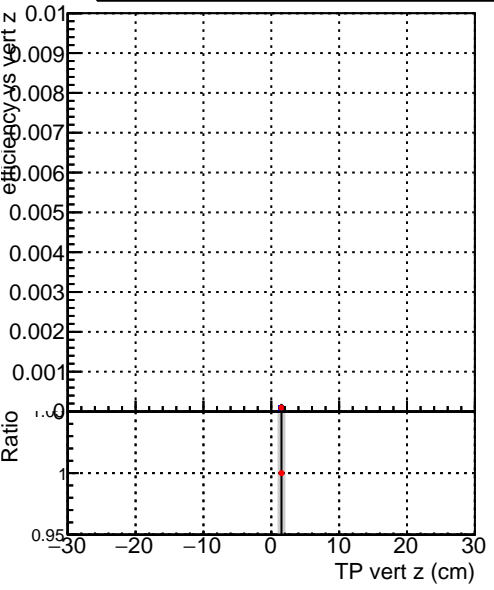

Efficiency vs vertpos

fake+duplicates vs vert r

■ SoftQCD_default
● SoftQCD_ckfPixelLessStep

Efficiency vs vert z

fake+duplicates vs. z

Efficiency vs. sim PV z

fake+duplicates vs Sim. PV z