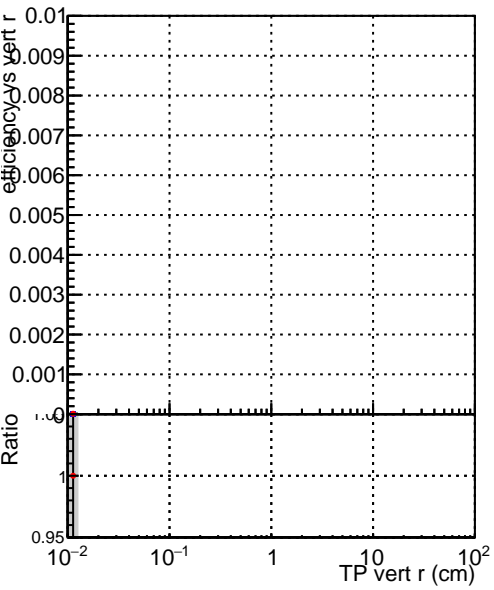

Efficiency vs vertpos

fake+duplicates vs vert r

■ SoftQCD_default
● SoftQCD_ckfPixelLessStep

Efficiency vs vert z

fake+duplicates vs. z

Efficiency vs. sim PV z

fake+duplicates vs Sim. PV z