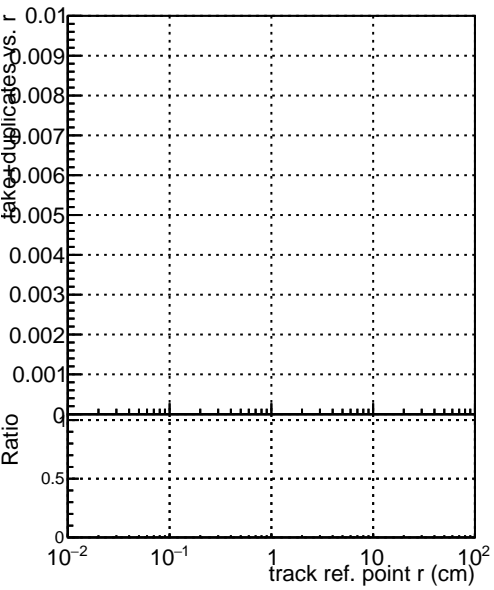

Efficiency vs vertpos

fake+duplicates vs vert r

■ SoftQCD_default
● SoftQCD_ckfPixelLessStep

Efficiency vs vert z

fake+duplicates vs. z

Efficiency vs. sim PV z

fake+duplicates vs Sim. PV z