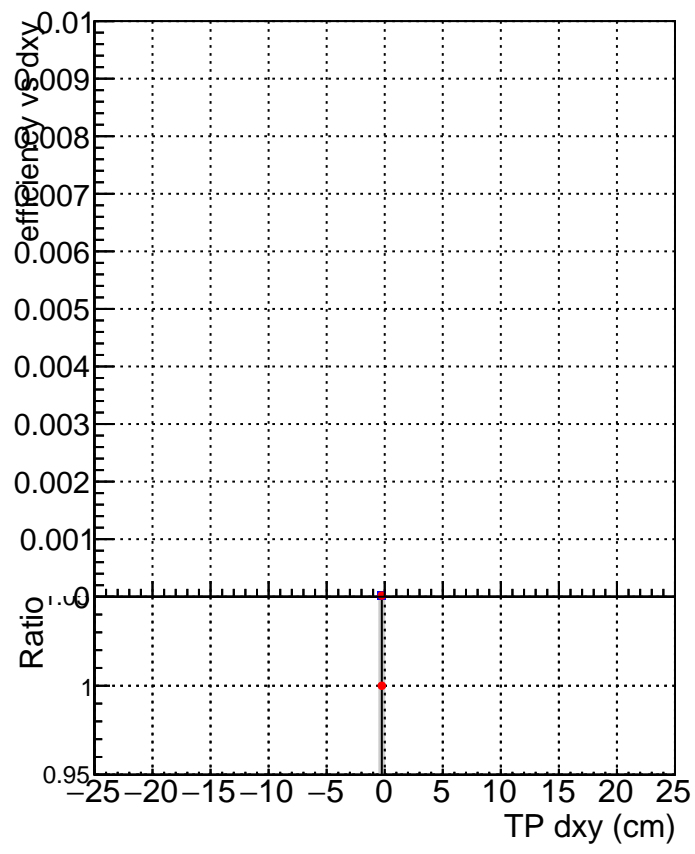

**Efficiency vs Dxy**

**fake+duplicates vs dxy**

**Efficiency vs Dz**

**fake+duplicates vs dz**

—■— SoftQCD\_default  
—●— SoftQCD\_ckfPixelLessStep