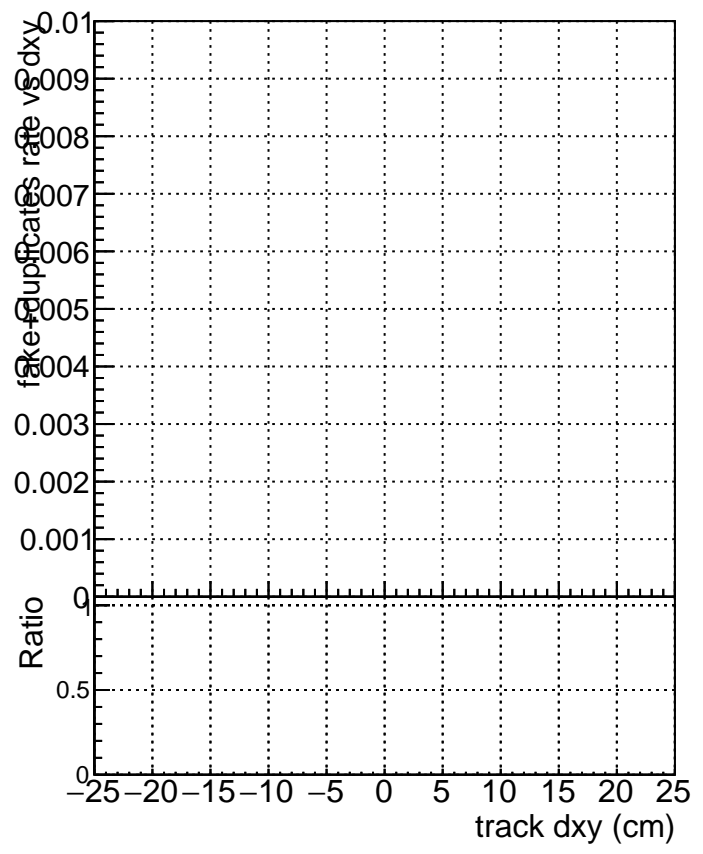

**Efficiency vs Dxy**

**fake+duplicates vs dxy**

**Efficiency vs Dz**

**fake+duplicates vs dz**

—■— SoftQCD\_default  
—●— SoftQCD\_ckfPixelLessStep