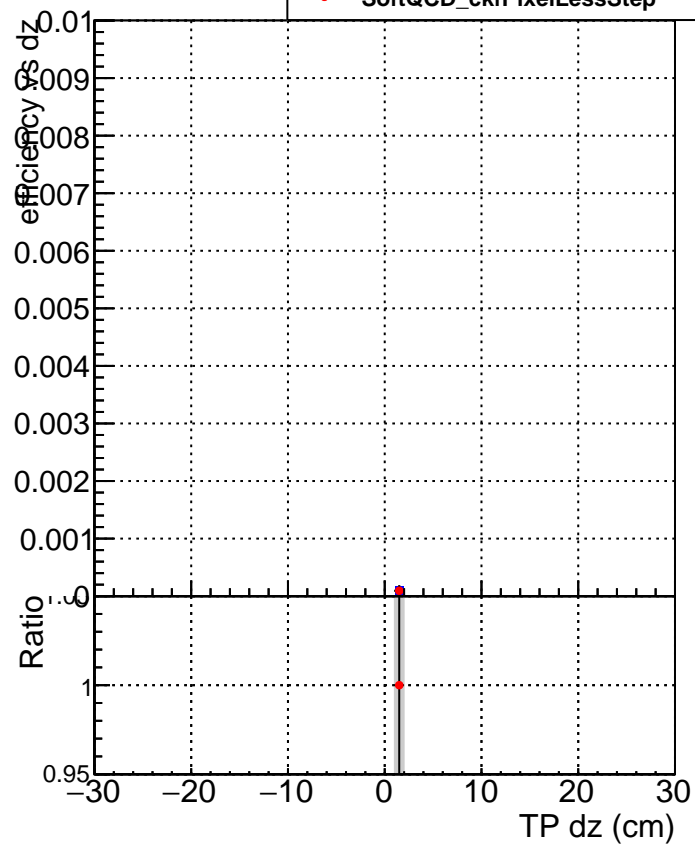

**Efficiency vs Dxy**

**fake+duplicates vs dxy**

**Efficiency vs Dz**

**fake+duplicates vs dz**

—■— SoftQCD\_default  
—●— SoftQCD\_ckfPixelLessStep