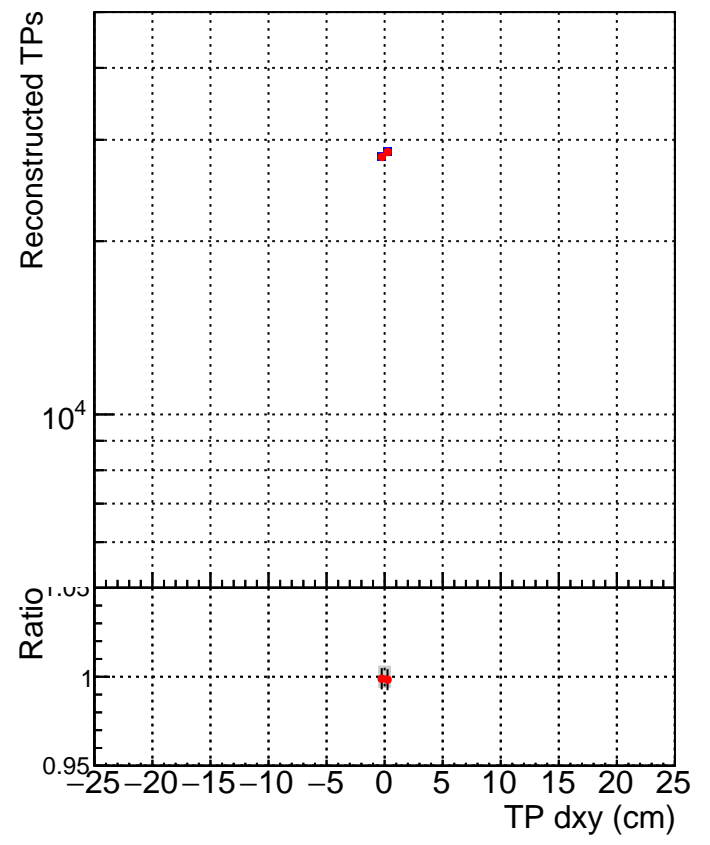

N of simulated tracks vs dxy

N of associated tracks (simToReco) vs dxy

N of simulated track

- SoftQCD_default
- SoftQCD_ckfPixelLessStep