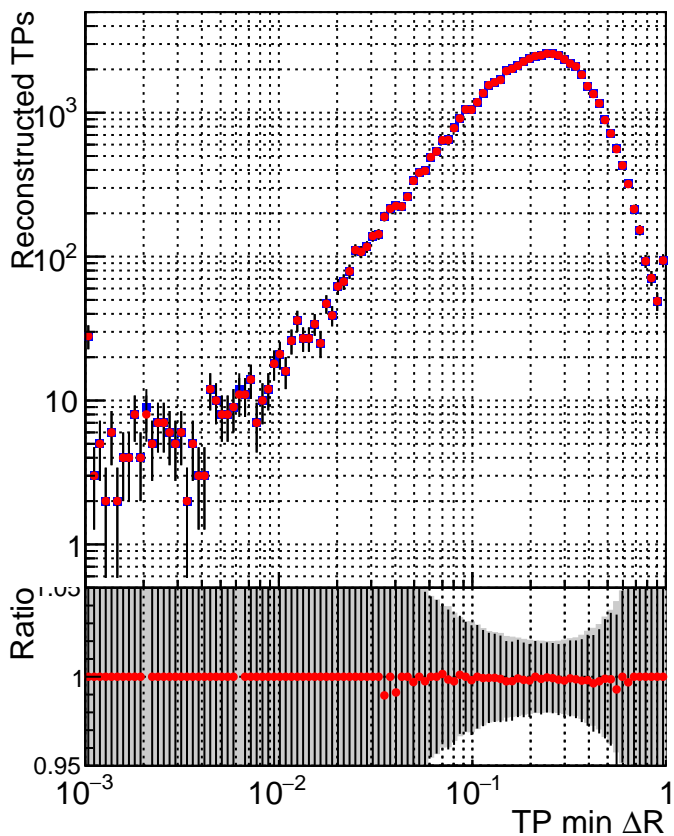

N of simulated tracks vs dR

N of associated tracks (simToReco) vs dR

N of simulated trac

- SoftQCD\_default
- SoftQCD\_ckfPixelLessStep