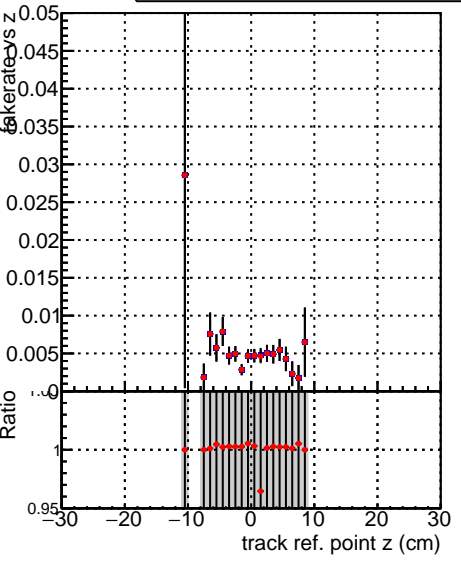

Fake rate vs vertpos**Duplicates Rate vs vertpos****Pileup rate vs vertpos**
Fake rate vs v
 —●— SoftQCD_default
 —●— SoftQCD_ckfPixelLessStep
**Fake rate vs. sim PV z****Duplicates Rate vs sim PV z****Pileup rate vs. sim PV z**