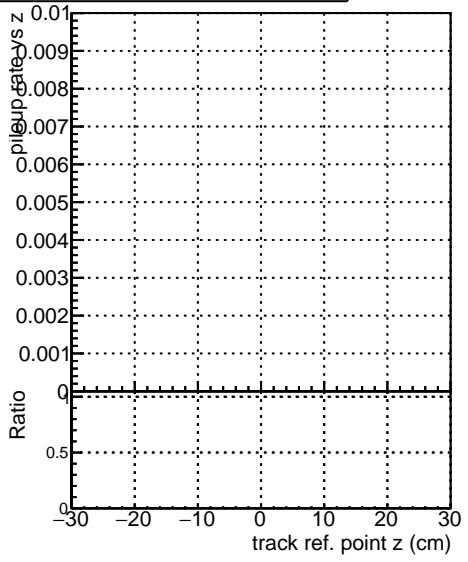

Fake rate vs vertpos**Duplicates Rate vs vertpos****Pileup rate vs vertpos**
Fake rate vs v
 —●— SoftQCD_default
 —●— SoftQCD_ckfPixelLessStep
**Fake rate vs. sim PV z****Duplicates Rate vs sim PV z****Pileup rate vs. sim PV z**