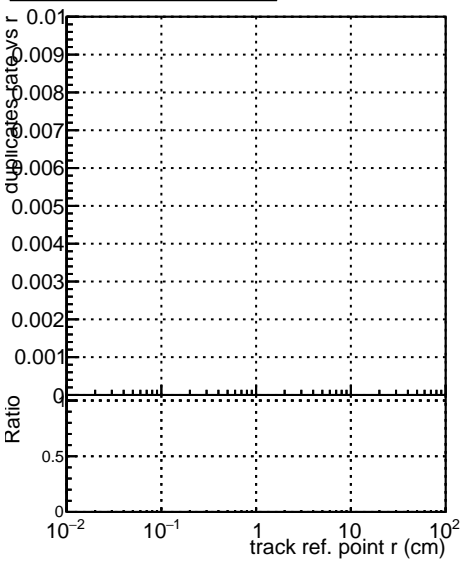

Fake rate vs vertpos**Duplicates Rate vs vertpos****Pileup rate vs vertpos**
Fake rate vs v
 —●— SoftQCD_default
 —●— SoftQCD_ckfPixelLessStep
**Fake rate vs. sim PV z****Duplicates Rate vs sim PV z****Pileup rate vs. sim PV z**