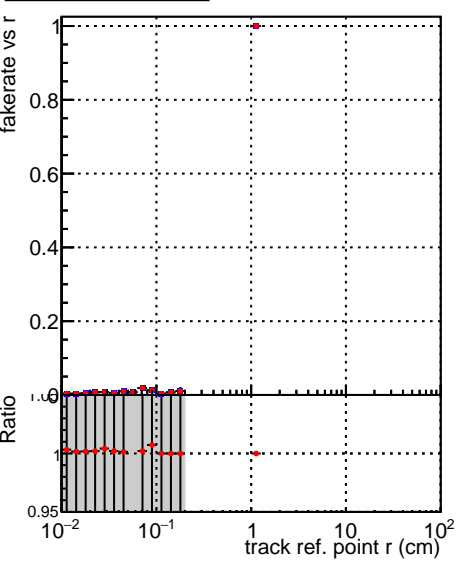

Fake rate vs vertpos**Duplicates Rate vs vertpos****Pileup rate vs vertpos**
Fake rate vs v
 —●— SoftQCD_default
 —●— SoftQCD_ckfPixelLessStep
**Fake rate vs. sim PV z****Duplicates Rate vs sim PV z****Pileup rate vs. sim PV z**