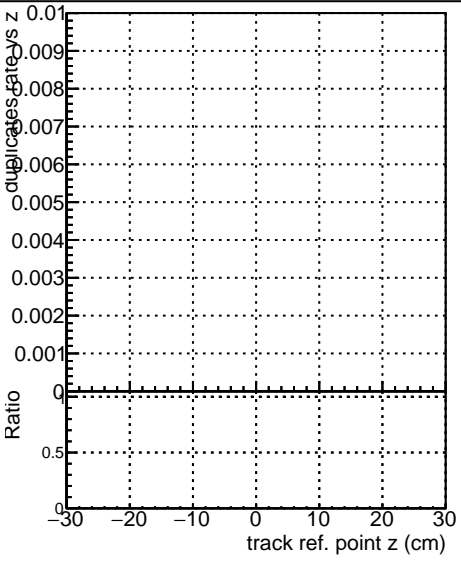

Fake rate vs vertpos**Duplicates Rate vs vertpos****Pileup rate vs vertpos**
Fake rate vs v
 —●— SoftQCD_default
 —●— SoftQCD_ckfPixelLessStep
**Fake rate vs. sim PV z****Duplicates Rate vs sim PV z****Pileup rate vs. sim PV z**