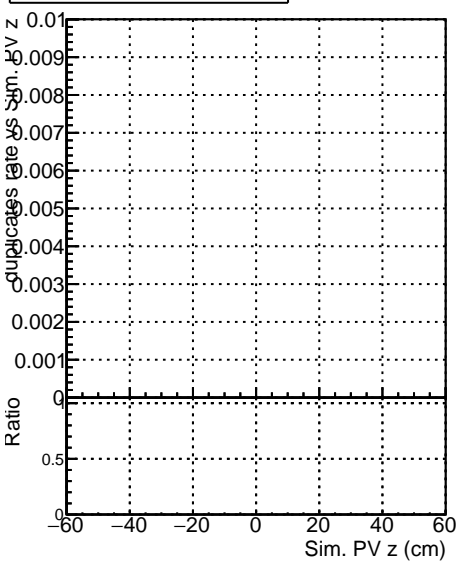

Fake rate vs vertpos**Duplicates Rate vs vertpos****Pileup rate vs vertpos**
Fake rate vs v
 —●— SoftQCD_default
 —●— SoftQCD_ckfPixelLessStep
**Fake rate vs. sim PV z****Duplicates Rate vs sim PV z****Pileup rate vs. sim PV z**