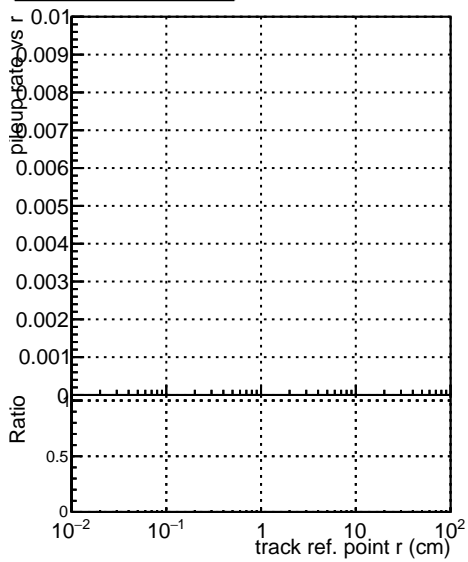

Fake rate vs vertpos**Duplicates Rate vs vertpos****Pileup rate vs vertpos**
Fake rate vs v
 —●— SoftQCD_default
 —●— SoftQCD_ckfPixelLessStep
**Fake rate vs. sim PV z****Duplicates Rate vs sim PV z****Pileup rate vs. sim PV z**