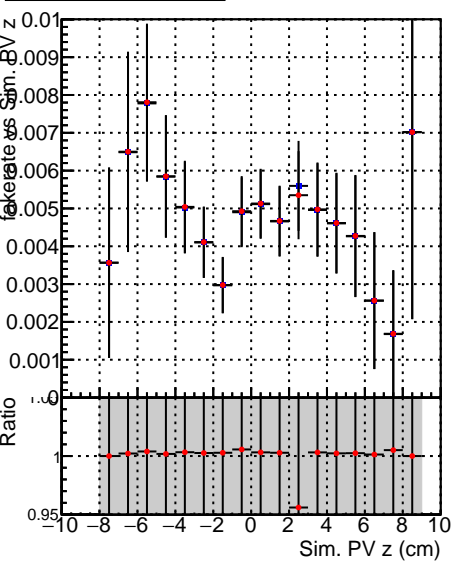

Fake rate vs vertpos**Duplicates Rate vs vertpos****Pileup rate vs vertpos**
Fake rate vs v
 —●— SoftQCD_default
 —●— SoftQCD_ckfPixelLessStep
**Fake rate vs. sim PV z****Duplicates Rate vs sim PV z****Pileup rate vs. sim PV z**