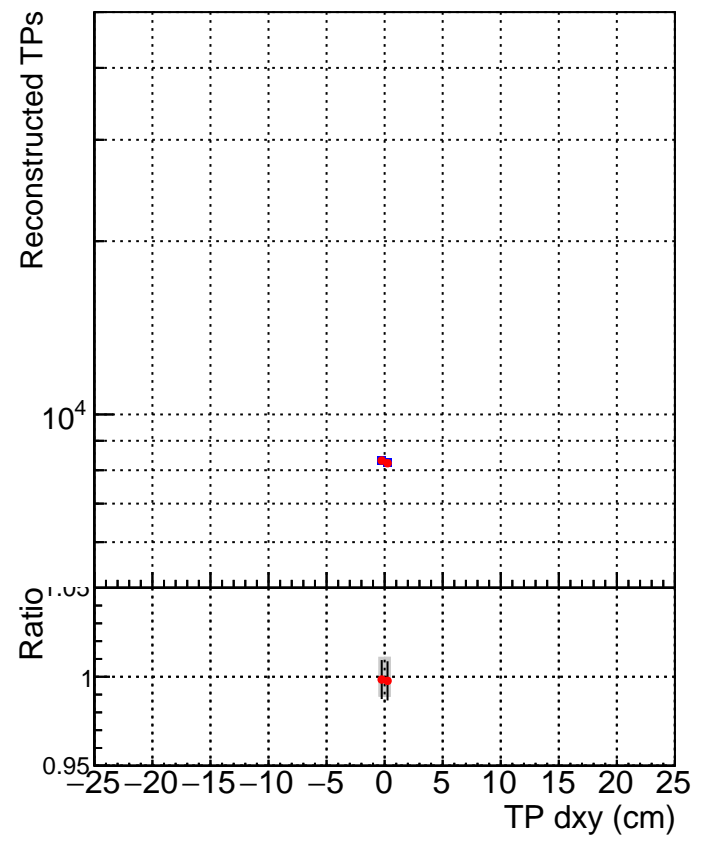

N of simulated tracks vs dxy

N of associated tracks (simToReco) vs dxy

N of simulated track

- SoftQCD_default
- SoftQCD_ckfPixelLessStep