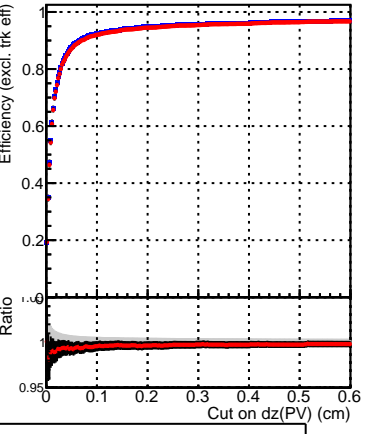

Efficiency vs. dz (PV)

Efficiency (tracking eff factorized out) vs. dz (PV)

—■ SoftQCD_default
—■ SoftQCD_ckfPixelLessStep

Fake rate