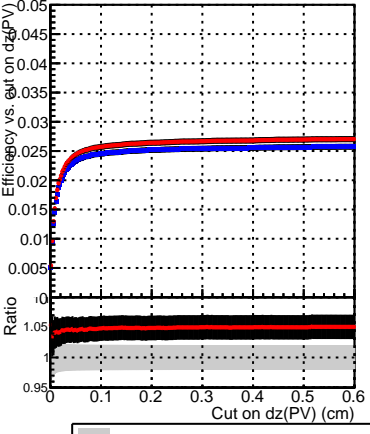

Efficiency vs. dz (PV)

Efficiency (tracking eff factorized out) vs. dz (PV)

—■ SoftQCD_default
—■ SoftQCD_ckfPixelLessStep

Fake rate