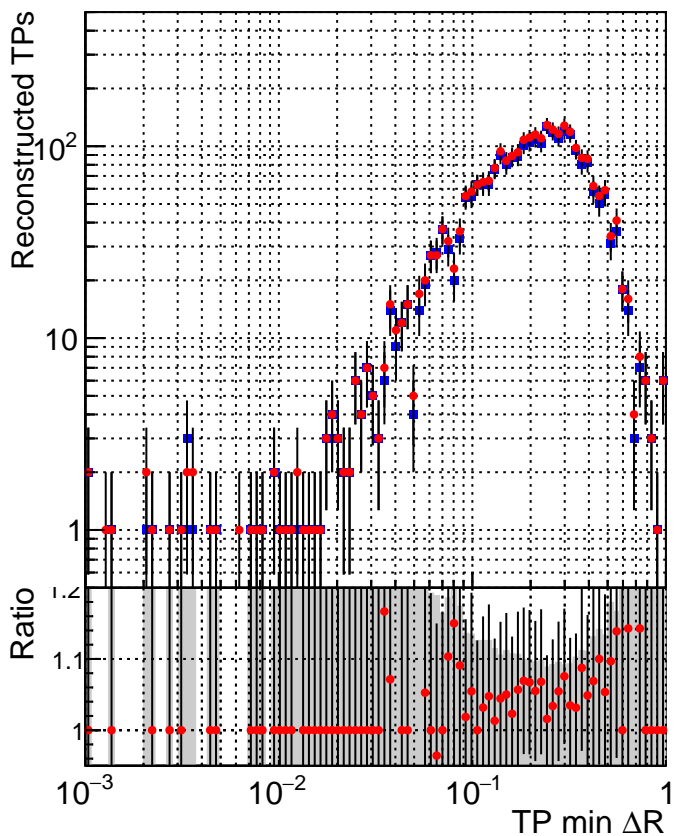

N of simulated tracks vs dR

N of associated tracks (simToReco) vs dR

N of simulated tracks

- SoftQCD_default
- SoftQCD_ckfPixelLessStep