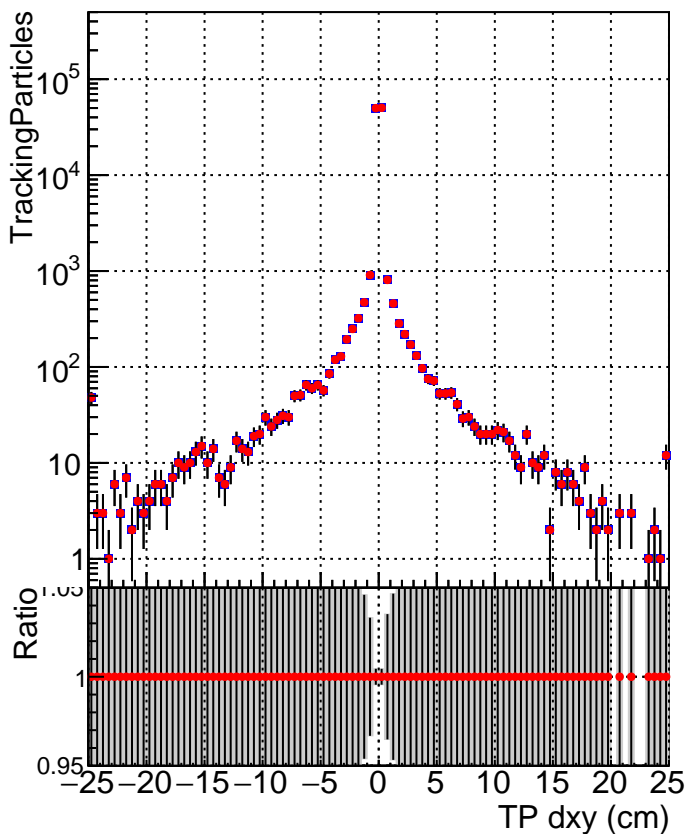

N of simulated tracks vs dxy**N of associated tracks (simToReco) vs dxy****N of simulated track**

■ SoftQCD_default
■ SoftQCD_ckfPixelLessStep