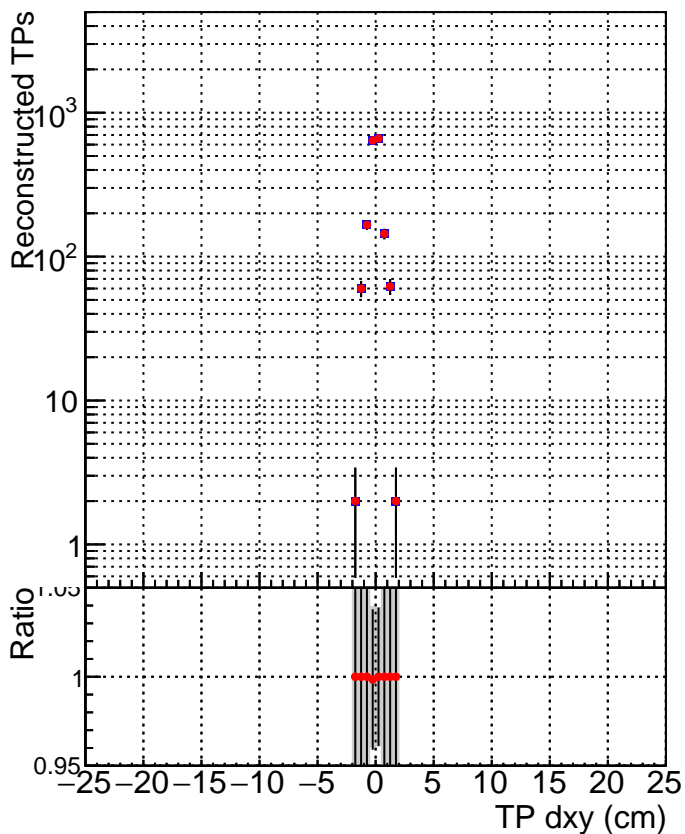

N of simulated tracks vs dxy**N of associated tracks (simToReco) vs dxy****N of simulated track**

■ SoftQCD_default
■ SoftQCD_ckfPixelLessStep