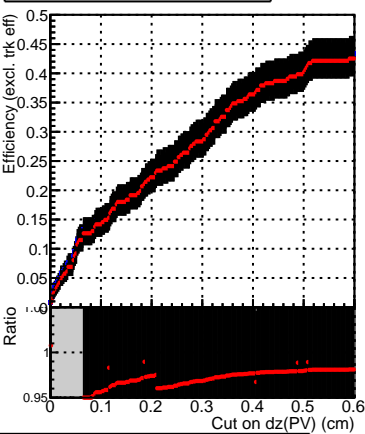

Efficiency vs. dz (PV)

Efficiency (tracking eff factorized out) vs. dz (PV)

Fake rate

—●— SoftQCD_default
—●— SoftQCD_ckfPixelLessStep