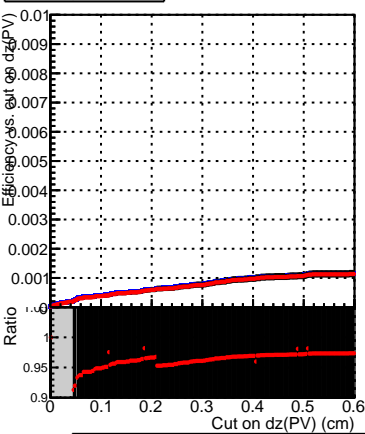

Efficiency vs. dz (PV)

Efficiency (tracking eff factorized out) vs. dz (PV)

Fake rate

—●— SoftQCD_default
—●— SoftQCD_ckfPixelLessStep