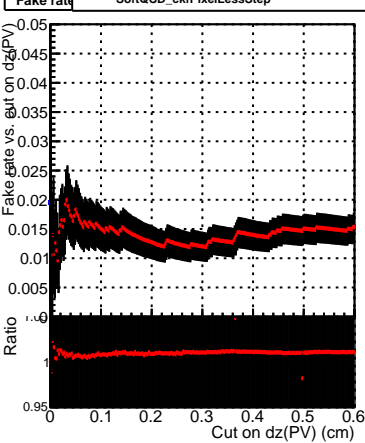

Efficiency vs. dz (PV)

Efficiency (tracking eff factorized out) vs. dz (PV)

Fake rate

—●— SoftQCD_default
—●— SoftQCD_ckfPixelLessStep