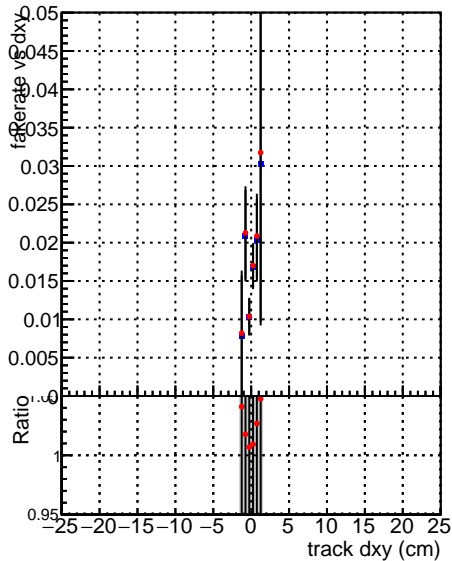

Fake rate vs dxy

Duplicates Rate vs Dxy

Pileup rate vs dxy

—● SoftQCD_default
—● SoftQCD_ckfPixelLessStep

Fake rate vs dz

Duplicates rate vs dz

Pileup rate vs dz