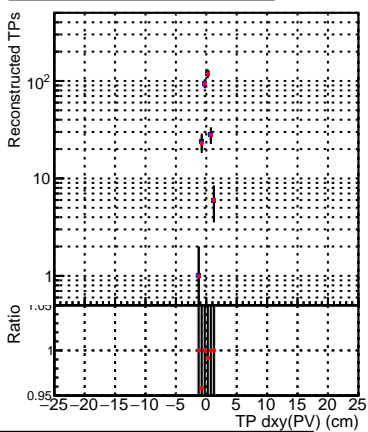

N of simulated tracks vs dxy(PV)**N of associated tracks (simToReco) vs dxy(PV)****N of sim****N of associated tracks (simToReco) vs dxy(PV)****N of simulated tracks vs dz(PV)****N of associated tracks (simToReco) vs dz(PV)****N of simulated tracks vs dz(PV)****N of associated tracks (simToReco) vs dz(PV)**

—●— SoftQCD_default
—●— SoftQCD_ckfPixelLessStep