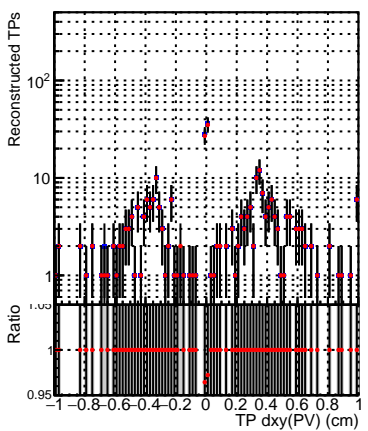

N of simulated tracks vs dxy(PV)**N of associated tracks (simToReco) vs dxy(PV)****N of sim****N of associated tracks (simToReco) vs dxy(PV)****N of simulated tracks vs dz(PV)****N of associated tracks (simToReco) vs dz(PV)****N of simulated tracks vs dz(PV)****N of associated tracks (simToReco) vs dz(PV)**

—●— SoftQCD_default
—●— SoftQCD_ckfPixelLessStep