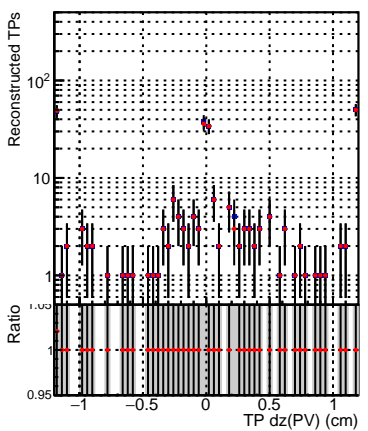

N of simulated tracks vs dxy(PV)**N of associated tracks (simToReco) vs dxy(PV)****N of sim****N of associated tracks (simToReco) vs dxy(PV)****N of simulated tracks vs dz(PV)****N of associated tracks (simToReco) vs dz(PV)****N of simulated tracks vs dz(PV)****N of associated tracks (simToReco) vs dz(PV)**

—●— SoftQCD_default
—●— SoftQCD_ckfPixelLessStep