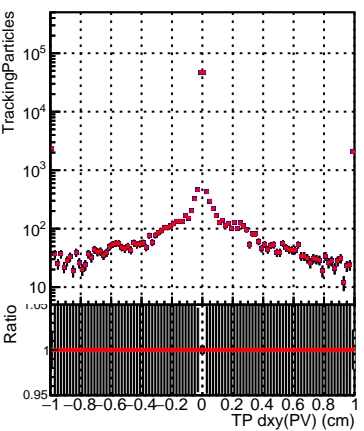

N of simulated tracks vs dxy(PV)**N of associated tracks (simToReco) vs dxy(PV)****N of sim****N of associated tracks (simToReco) vs dxy(PV)****N of simulated tracks vs dz(PV)****N of associated tracks (simToReco) vs dz(PV)****N of simulated tracks vs dz(PV)****N of associated tracks (simToReco) vs dz(PV)**

—●— SoftQCD_default
—●— SoftQCD_ckfPixelLessStep