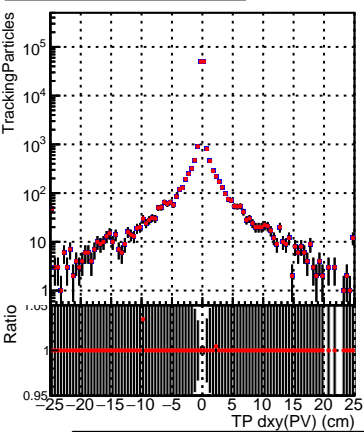

N of simulated tracks vs dxy(PV)**N of associated tracks (simToReco) vs dxy(PV)****N of sim****N of associated tracks (simToReco) vs dxy(PV)****N of simulated tracks vs dz(PV)****N of associated tracks (simToReco) vs dz(PV)****N of simulated tracks vs dz(PV)****N of associated tracks (simToReco) vs dz(PV)**

—●— SoftQCD_default
—●— SoftQCD_ckfPixelLessStep