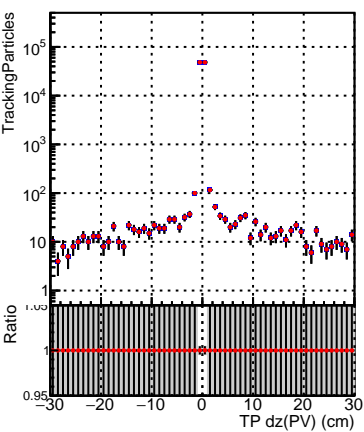

N of simulated tracks vs dxy(PV)**N of associated tracks (simToReco) vs dxy(PV)****N of sim****N of associated tracks (simToReco) vs dxy(PV)****N of simulated tracks vs dz(PV)****N of associated tracks (simToReco) vs dz(PV)****N of simulated tracks vs dz(PV)****N of associated tracks (simToReco) vs dz(PV)**

—●— SoftQCD_default
—●— SoftQCD_ckfPixelLessStep