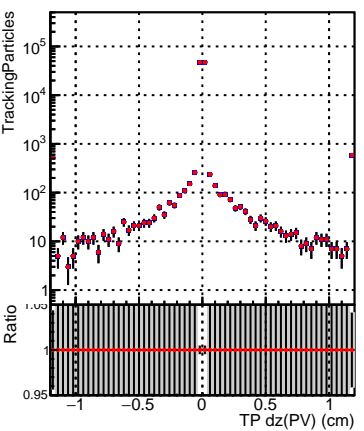

N of simulated tracks vs dxy(PV)**N of associated tracks (simToReco) vs dxy(PV)****N of sim****N of associated tracks (simToReco) vs dxy(PV)****N of simulated tracks vs dz(PV)****N of associated tracks (simToReco) vs dz(PV)****N of simulated tracks vs dz(PV)****N of associated tracks (simToReco) vs dz(PV)**

—●— SoftQCD_default
—●— SoftQCD_ckfPixelLessStep