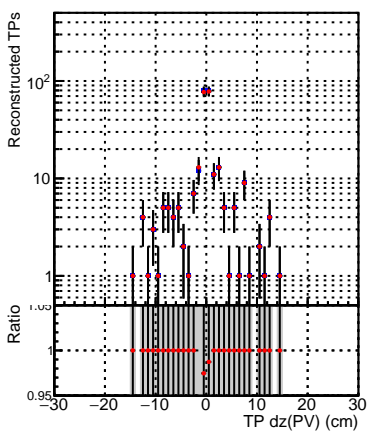

N of simulated tracks vs dxy(PV)**N of associated tracks (simToReco) vs dxy(PV)****N of sim****N of associated tracks (simToReco) vs dxy(PV)****N of simulated tracks vs dz(PV)****N of associated tracks (simToReco) vs dz(PV)****N of simulated tracks vs dz(PV)****N of associated tracks (simToReco) vs dz(PV)**

—●— SoftQCD_default
—●— SoftQCD_ckfPixelLessStep