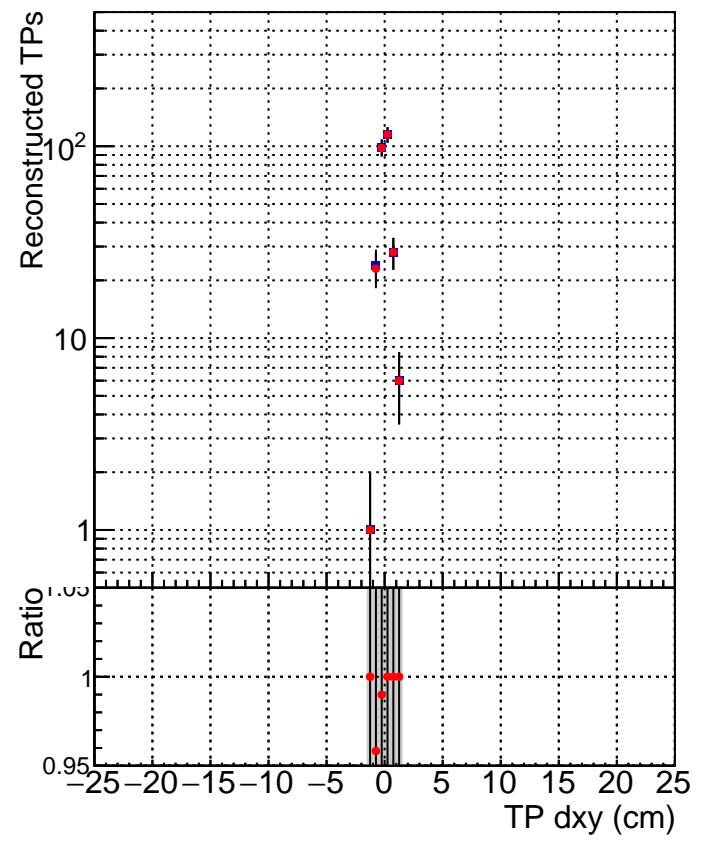

N of simulated tracks vs dxy

N of associated tracks (simToReco) vs dxy

N of simulated track

- SoftQCD_default
- SoftQCD_ckfPixelLessStep