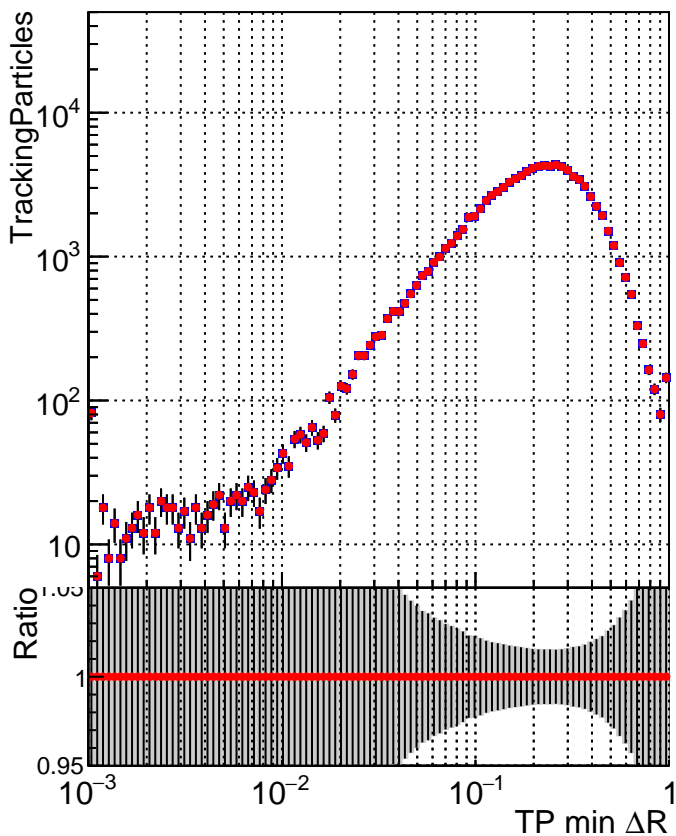

N of simulated tracks vs dR

N of associated tracks (simToReco) vs dR

N of simulated tracks

- SoftQCD_default
- SoftQCD_ckfPixelLessStep