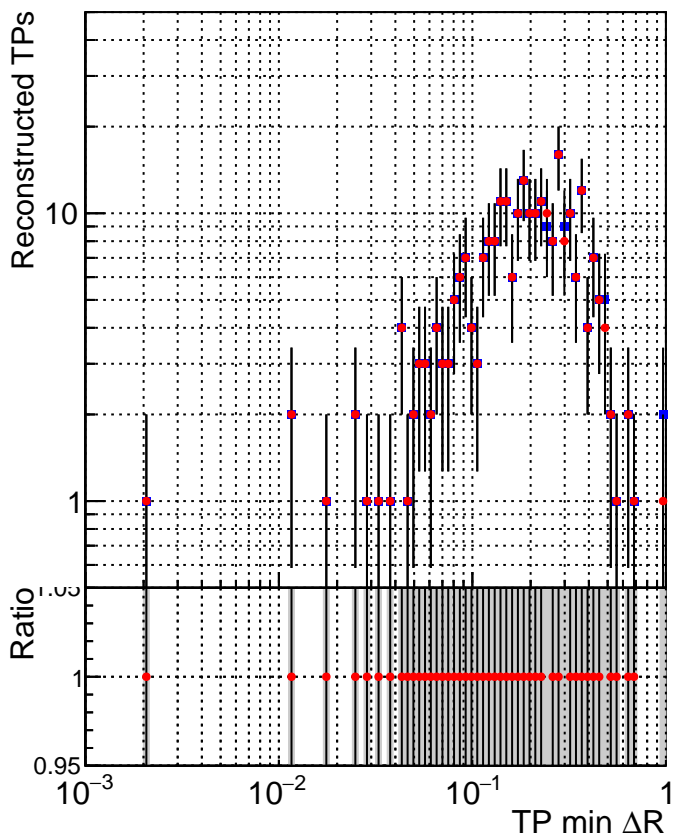

N of simulated tracks vs dR

N of associated tracks (simToReco) vs dR

N of simulated tracks

- SoftQCD_default
- SoftQCD_ckfPixelLessStep