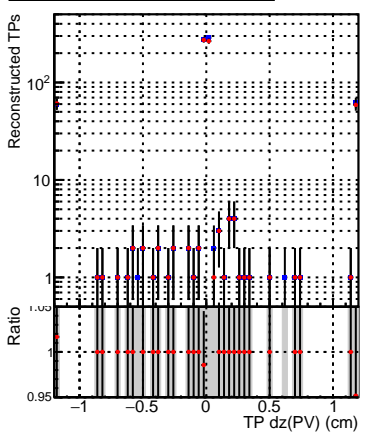

N of simulated tracks vs dxy(PV)**N of associated tracks (simToReco) vs dxy(PV)****N of sim****N of simulated tracks vs dz(PV)****N of associated tracks (simToReco) vs dz(PV)****N of simulated tracks vs dz(PV)****N of associated tracks (simToReco) vs dz(PV)**

■ SoftQCD_default
■ SoftQCD_ckfPixelLessStep