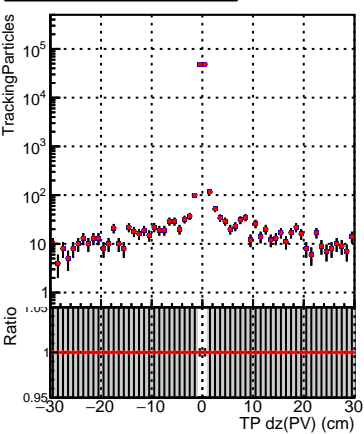

N of simulated tracks vs dxy(PV)**N of associated tracks (simToReco) vs dxy(PV)****N of sim****N of simulated tracks vs dz(PV)****N of associated tracks (simToReco) vs dz(PV)****N of simulated tracks vs dz(PV)****N of associated tracks (simToReco) vs dz(PV)**

■ SoftQCD_default
■ SoftQCD_ckfPixelLessStep