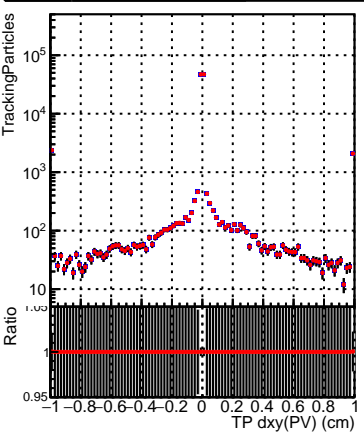

N of simulated tracks vs dxy(PV)**N of associated tracks (simToReco) vs dxy(PV)****N of sim****N of simulated tracks vs dz(PV)****N of associated tracks (simToReco) vs dz(PV)****N of simulated tracks vs dz(PV)****N of associated tracks (simToReco) vs dz(PV)**

■ SoftQCD_default
■ SoftQCD_ckfPixelLessStep