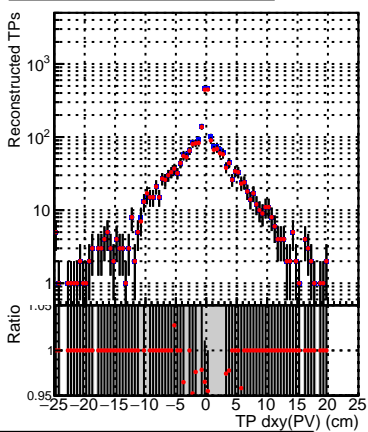

N of simulated tracks vs dxy(PV)**N of associated tracks (simToReco) vs dxy(PV)****N of sim****N of simulated tracks vs dz(PV)****N of associated tracks (simToReco) vs dz(PV)****N of simulated tracks vs dz(PV)****N of associated tracks (simToReco) vs dz(PV)**

■ SoftQCD_default
■ SoftQCD_ckfPixelLessStep