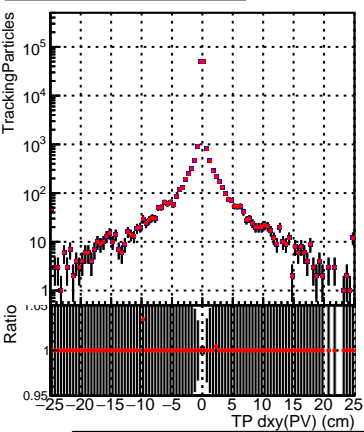

N of simulated tracks vs dxy(PV)**N of associated tracks (simToReco) vs dxy(PV)****N of sim****N of simulated tracks vs dz(PV)****N of associated tracks (simToReco) vs dz(PV)****N of simulated tracks vs dz(PV)****N of associated tracks (simToReco) vs dz(PV)**

■ SoftQCD_default
■ SoftQCD_ckfPixelLessStep