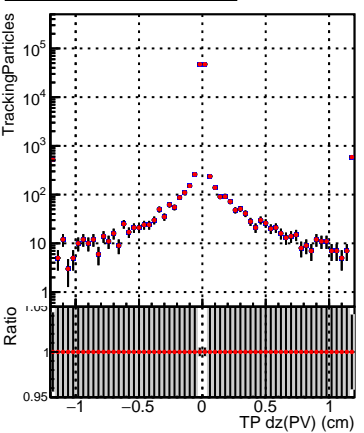

N of simulated tracks vs dxy(PV)**N of associated tracks (simToReco) vs dxy(PV)****N of sim****N of simulated tracks vs dz(PV)****N of associated tracks (simToReco) vs dz(PV)****N of simulated tracks vs dz(PV)****N of associated tracks (simToReco) vs dz(PV)**

■ SoftQCD_default
■ SoftQCD_ckfPixelLessStep