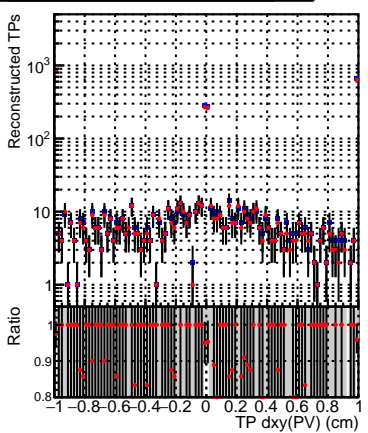

N of simulated tracks vs dxy(PV)**N of associated tracks (simToReco) vs dxy(PV)****N of sim****N of simulated tracks vs dz(PV)****N of associated tracks (simToReco) vs dz(PV)****N of simulated tracks vs dz(PV)****N of associated tracks (simToReco) vs dz(PV)**

■ SoftQCD_default
■ SoftQCD_ckfPixelLessStep