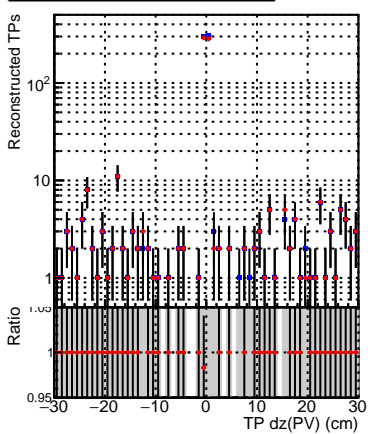

N of simulated tracks vs dxy(PV)**N of associated tracks (simToReco) vs dxy(PV)****N of sim****N of simulated tracks vs dz(PV)****N of associated tracks (simToReco) vs dz(PV)****N of simulated tracks vs dz(PV)****N of associated tracks (simToReco) vs dz(PV)**

■ SoftQCD_default
■ SoftQCD_ckfPixelLessStep