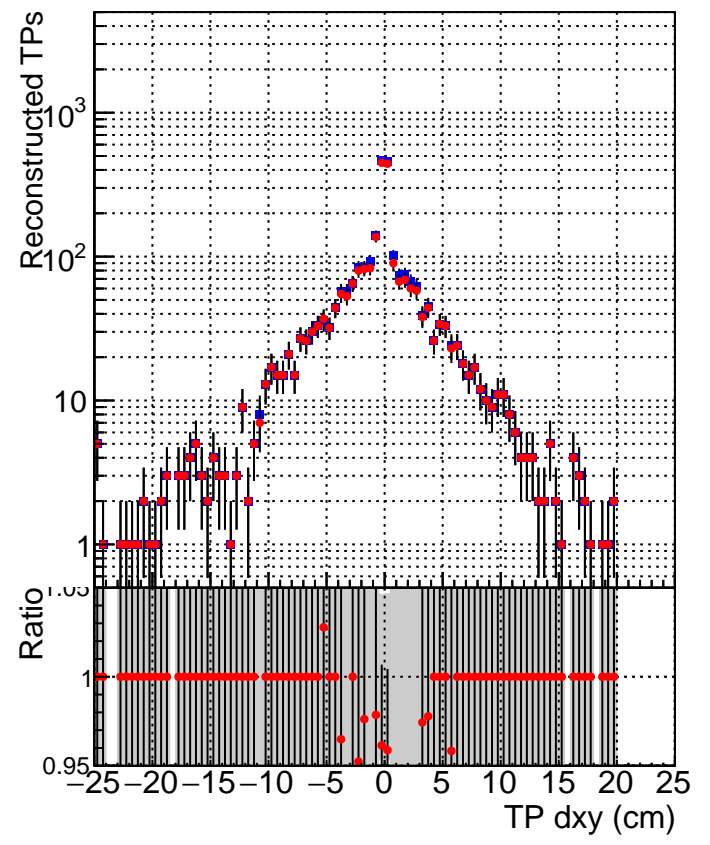

N of simulated tracks vs dxy

N of associated tracks (simToReco) vs dxy

N of simulated track

- SoftQCD_default
- SoftQCD_ckfPixelLessStep