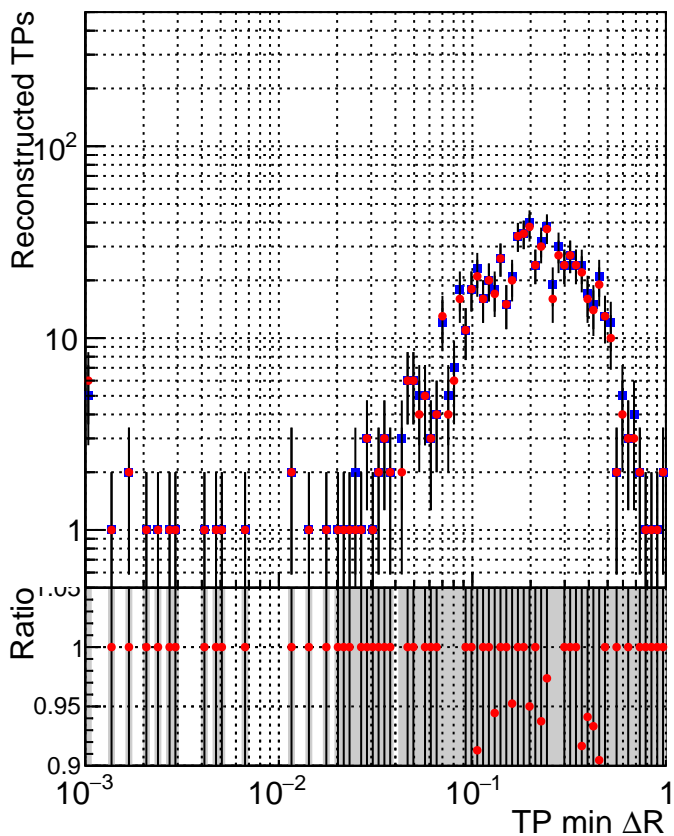

N of simulated tracks vs dR

N of associated tracks (simToReco) vs dR

N of simulated tracks

- SoftQCD\_default
- SoftQCD\_ckfPixelLessStep