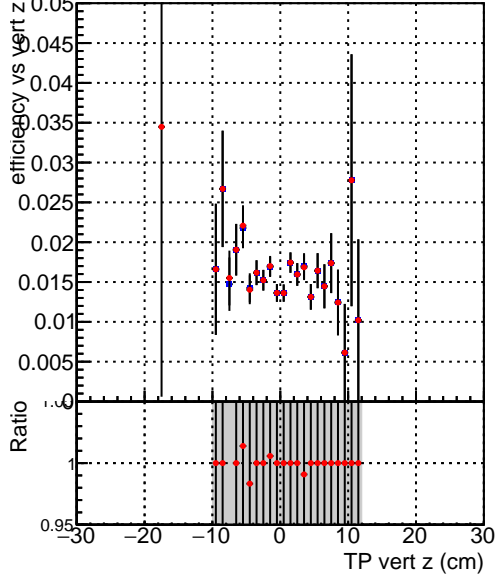

Efficiency vs vertpos**fake+duplicates vs vert r****Efficiency vs. TP vert z****fake+duplicates vs. TP vert z****Efficiency vs. sim PV z****fake+duplicates vs Sim. PV z**

Legend for Efficiency vs. TP vert z and Efficiency vs. sim PV z plots:

- SoftQCD_default (blue square)
- SoftQCD_ckfPixelLessStep (red circle)