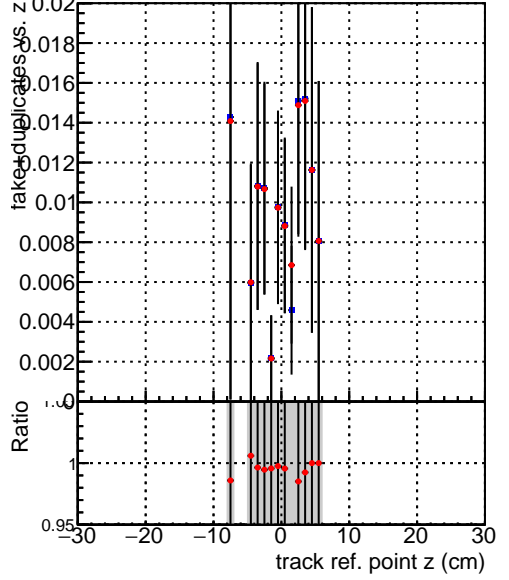

Efficiency vs vertpos**fake+duplicates vs vert r****Efficiency vs. TP vert z****fake+duplicates vs. TP vert z****Efficiency vs. sim PV z****fake+duplicates vs Sim. PV z**

Legend for Efficiency vs. TP vert z and Efficiency vs. sim PV z plots:

- SoftQCD_default (blue square)
- SoftQCD_ckfPixelLessStep (red circle)