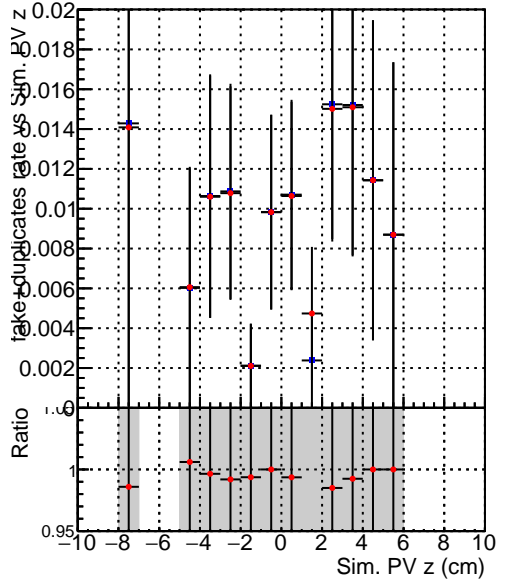

Efficiency vs vertpos**fake+duplicates vs vert r****Efficiency vs. TP vert z****fake+duplicates vs. TP vert z****Efficiency vs. sim PV z****fake+duplicates vs Sim. PV z**

Legend for Efficiency vs. TP vert z and Efficiency vs. sim PV z plots:

- SoftQCD_default (blue square)
- SoftQCD_ckfPixelLessStep (red circle)