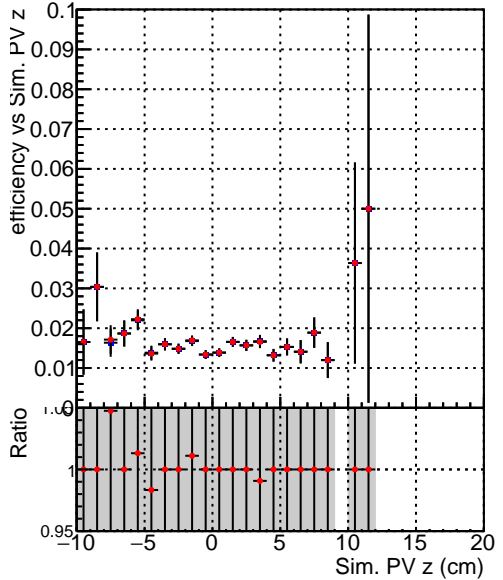

Efficiency vs vertpos**fake+duplicates vs vert r****Efficiency vs. TP vert z****fake+duplicates vs. TP vert z****Efficiency vs. sim PV z****fake+duplicates vs Sim. PV z**

Legend for Efficiency vs. TP vert z and Efficiency vs. sim PV z plots:

- SoftQCD_default (blue square)
- SoftQCD_ckfPixelLessStep (red circle)