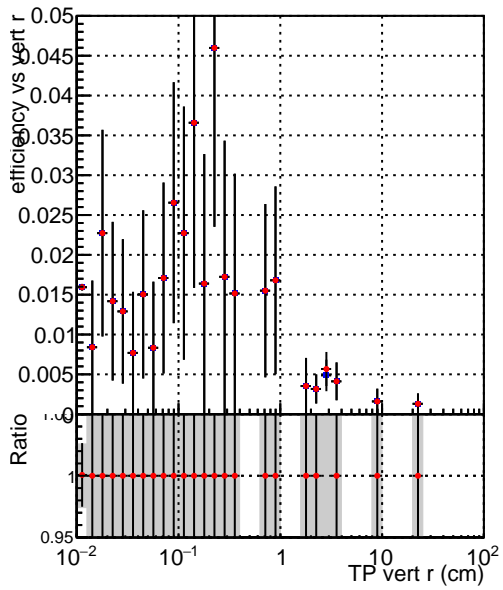

Efficiency vs vertpos**fake+duplicates vs vert r****Efficiency vs. TP vert z****fake+duplicates vs. TP vert z****Efficiency vs. sim PV z****fake+duplicates vs Sim. PV z**

Legend for Efficiency vs. TP vert z and Efficiency vs. sim PV z plots:

- SoftQCD_default (blue square)
- SoftQCD_ckfPixelLessStep (red circle)