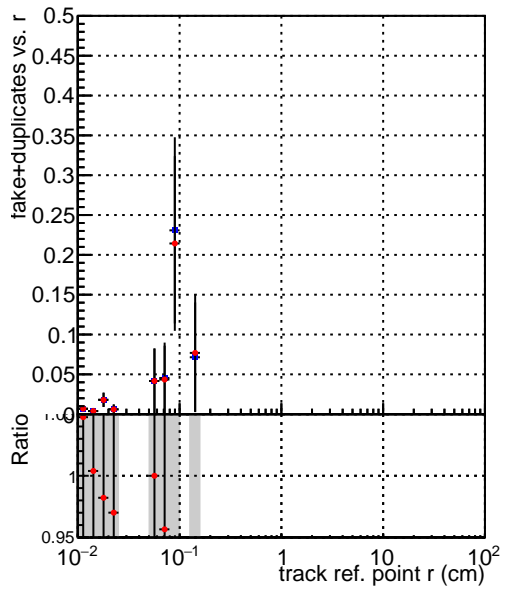

Efficiency vs vertpos**fake+duplicates vs vert r****Efficiency vs. TP vert z****fake+duplicates vs. TP vert z****Efficiency vs. sim PV z****fake+duplicates vs Sim. PV z**

Legend for Efficiency vs. TP vert z and Efficiency vs. sim PV z plots:

- SoftQCD_default (blue square)
- SoftQCD_ckfPixelLessStep (red circle)