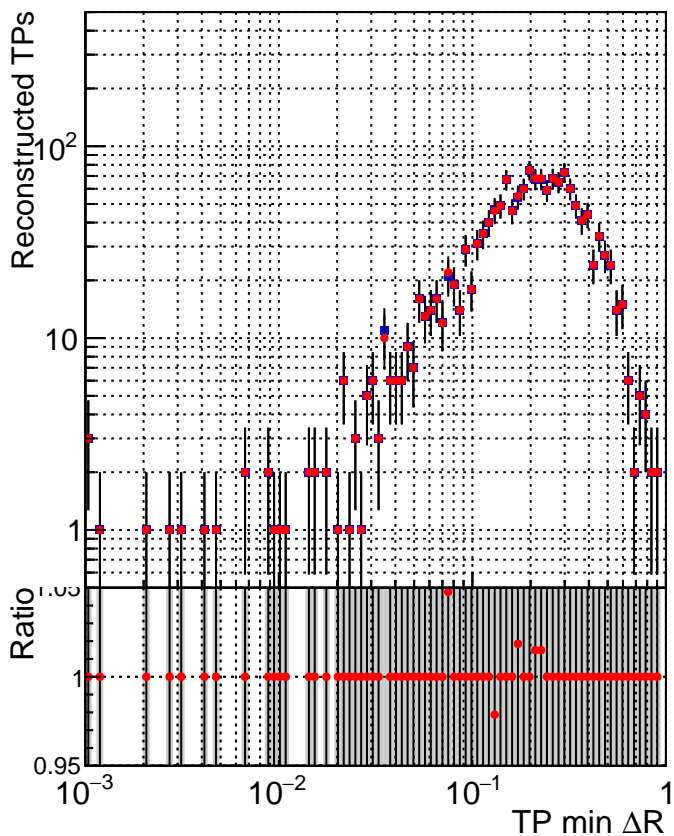

N of simulated tracks vs dR

N of associated tracks (simToReco) vs dR

N of simulated tracks

- SoftQCD_default
- SoftQCD_ckfPixelLessStep