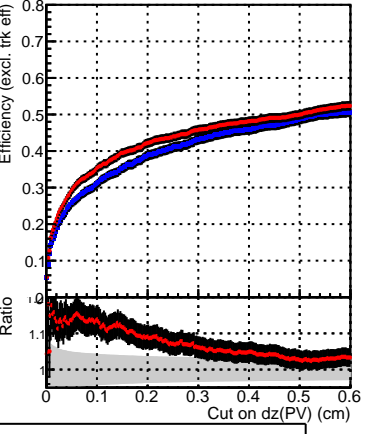

Efficiency vs. dz (PV)

Efficiency (tracking eff factorized out) vs. dz (PV)

— SoftQCD_default
— SoftQCD_ckfPixelLessStep

Fake rate