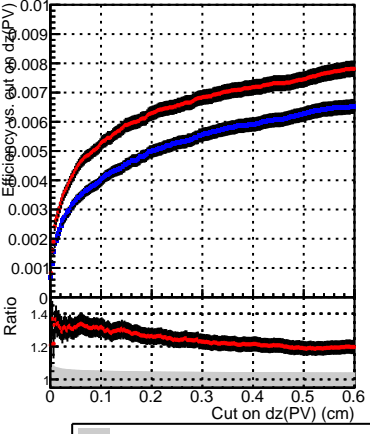

Efficiency vs. dz (PV)

Efficiency (tracking eff factorized out) vs. dz (PV)

— SoftQCD_default
— SoftQCD_ckfPixelLessStep

Fake rate