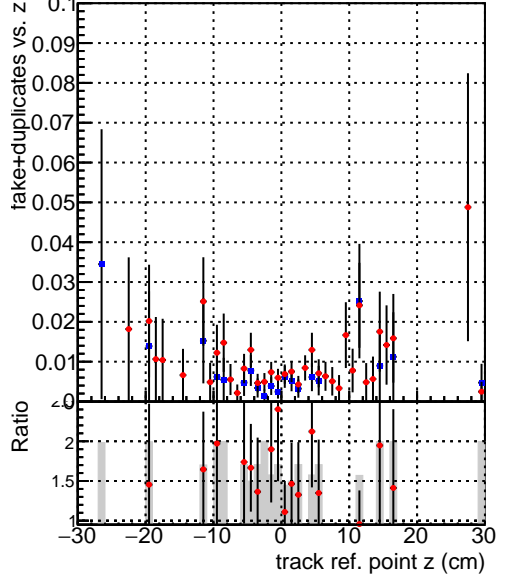

Efficiency vs vertpos**fake+duplicates vs vert r**
Efficiency vs vert z
 — SoftQCD_default (blue squares)
 — SoftQCD_ckfPixelLessStep (red circles)
**Efficiency vs. sim PV z****fake+duplicates vs Sim. PV z**