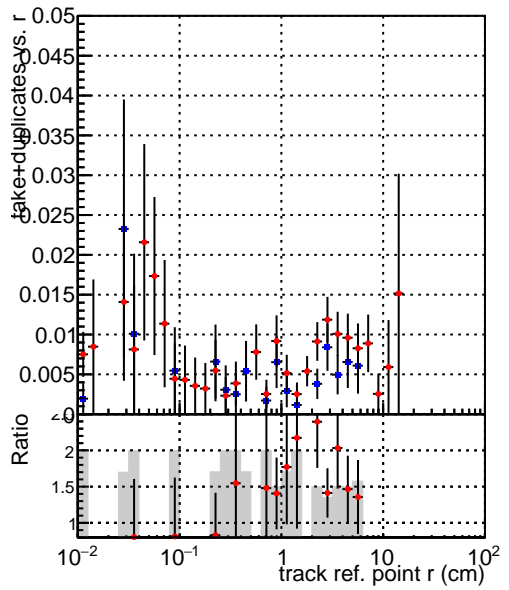

Efficiency vs vertpos**fake+duplicates vs vert r**
Efficiency vs vert z
 — SoftQCD_default (blue squares)
 — SoftQCD_ckfPixelLessStep (red circles)
**Efficiency vs. sim PV z****fake+duplicates vs Sim. PV z**