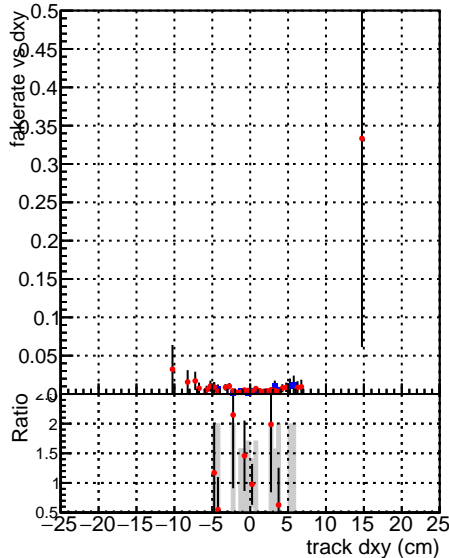

Fake rate vs dxy

Duplicates Rate vs Dxy

Pileup rate vs dxy

—● SoftQCD_default
—● SoftQCD_ckfPixelLessStep

Fake rate vs dz

Duplicates Rate vs Ddz

Pileup rate vs dz