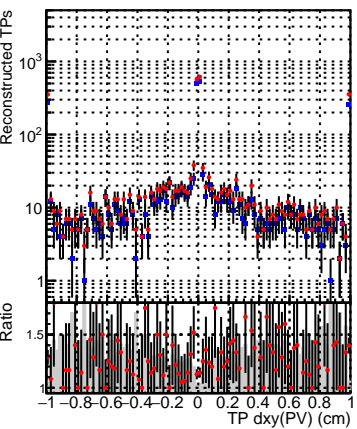

N of simulated tracks vs dxy(PV)

N of associated tracks (simToReco) vs dxy(PV)

N of sim

N of associated tracks (simToReco) vs dz(PV)

N of simulated tracks vs dz(PV)

N of associated tracks (simToReco) vs dz(PV)

N of simulated tracks vs dz(PV)

N of associated tracks (simToReco) vs dz(PV)

SoftQCD_default
SoftQCD_ckfPixelLessStep