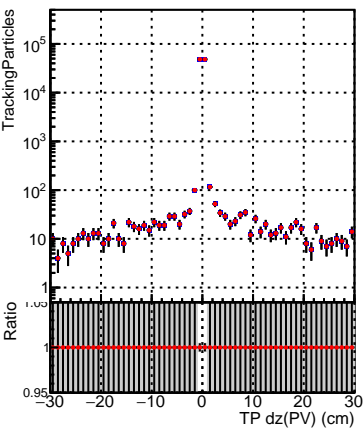

N of simulated tracks vs dxy(PV)

N of associated tracks (simToReco) vs dxy(PV)

N of sim

N of associated tracks (simToReco) vs dz(PV)

N of simulated tracks vs dz(PV)

N of associated tracks (simToReco) vs dz(PV)

N of simulated tracks vs dz(PV)

N of associated tracks (simToReco) vs dz(PV)

SoftQCD_default
SoftQCD_ckfPixelLessStep