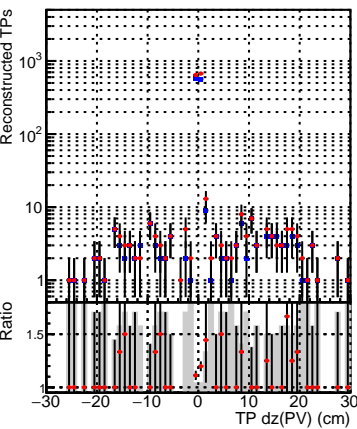

N of simulated tracks vs dxy(PV)

N of associated tracks (simToReco) vs dxy(PV)

N of sim

N of associated tracks (simToReco) vs dz(PV)

N of simulated tracks vs dz(PV)

N of associated tracks (simToReco) vs dz(PV)

N of simulated tracks vs dz(PV)

N of associated tracks (simToReco) vs dz(PV)

SoftQCD_default
SoftQCD_ckfPixelLessStep