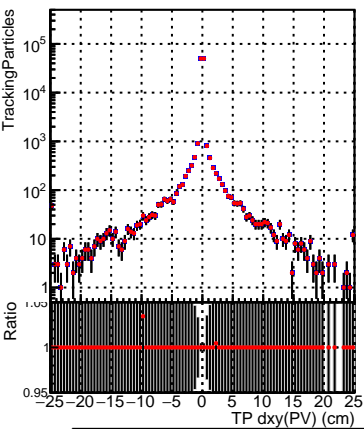

N of simulated tracks vs dxy(PV)

N of associated tracks (simToReco) vs dxy(PV)

N of sim

N of associated tracks (simToReco) vs dz(PV)

N of simulated tracks vs dz(PV)

N of associated tracks (simToReco) vs dz(PV)

N of simulated tracks vs dz(PV)

N of associated tracks (simToReco) vs dz(PV)

SoftQCD_default
SoftQCD_ckfPixelLessStep