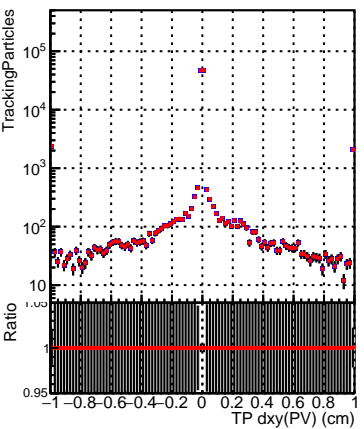

N of simulated tracks vs dxy(PV)

N of associated tracks (simToReco) vs dxy(PV)

N of sim

N of associated tracks (simToReco) vs dz(PV)

N of simulated tracks vs dz(PV)

N of associated tracks (simToReco) vs dz(PV)

N of simulated tracks vs dz(PV)

N of associated tracks (simToReco) vs dz(PV)

SoftQCD_default
SoftQCD_ckfPixelLessStep