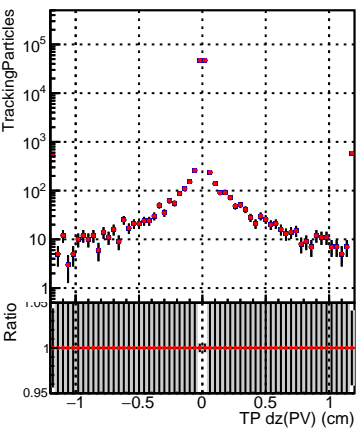

N of simulated tracks vs dxy(PV)

N of associated tracks (simToReco) vs dxy(PV)

N of sim

N of associated tracks (simToReco) vs dz(PV)

N of simulated tracks vs dz(PV)

N of associated tracks (simToReco) vs dz(PV)

N of simulated tracks vs dz(PV)

N of associated tracks (simToReco) vs dz(PV)

SoftQCD_default
SoftQCD_ckfPixelLessStep