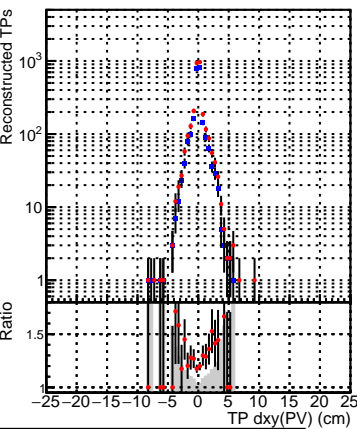

N of simulated tracks vs dxy(PV)

N of associated tracks (simToReco) vs dxy(PV)

N of sim

N of associated tracks (simToReco) vs dz(PV)

N of simulated tracks vs dz(PV)

N of associated tracks (simToReco) vs dz(PV)

N of simulated tracks vs dz(PV)

N of associated tracks (simToReco) vs dz(PV)

SoftQCD_default
SoftQCD_ckfPixelLessStep