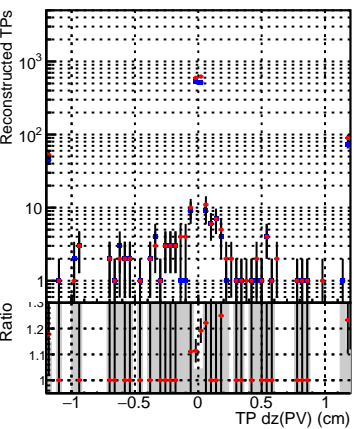

N of simulated tracks vs dxy(PV)

N of associated tracks (simToReco) vs dxy(PV)

N of sim

N of associated tracks (simToReco) vs dz(PV)

N of simulated tracks vs dz(PV)

N of associated tracks (simToReco) vs dz(PV)

N of simulated tracks vs dz(PV)

N of associated tracks (simToReco) vs dz(PV)

SoftQCD_default
SoftQCD_ckfPixelLessStep