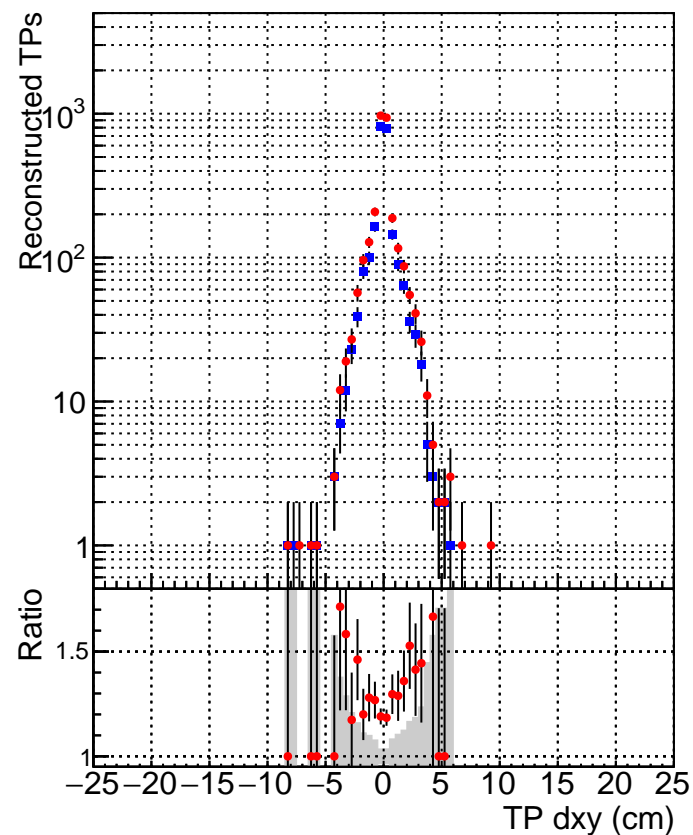

N of simulated tracks vs dxy**N of associated tracks (simToReco) vs dxy****N of simulated track**

- SoftQCD_default
- SoftQCD_ckfPixelLessStep