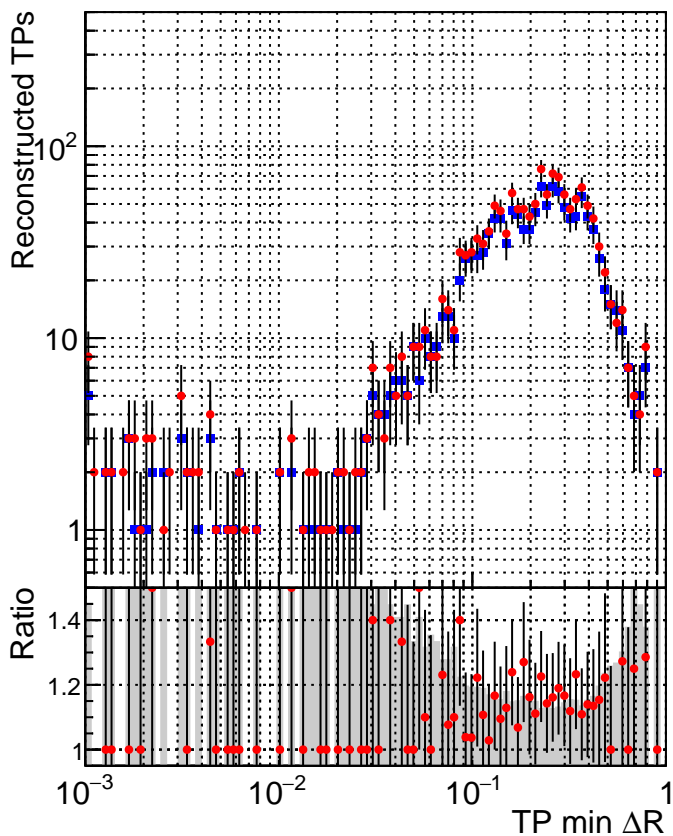

N of simulated tracks vs dR

N of associated tracks (simToReco) vs dR

N of simulated tracks

- SoftQCD_default
- SoftQCD_ckfPixelLessStep