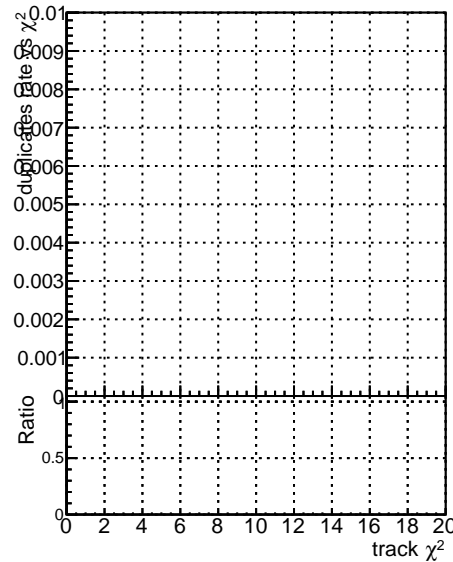

Fake rate vs normalized χ^2

Duplicates Rate vs normalized χ^2

Pileup rate vs normalized χ^2

Legend:
—●— SoftQCD_default
—●— SoftQCD_ckfPixelLessStep