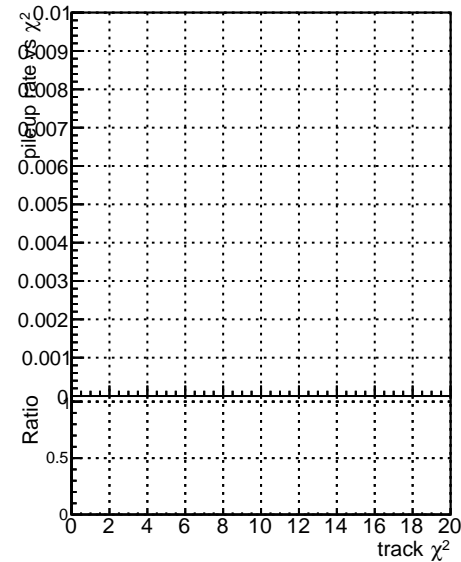

Fake rate vs normalized χ^2

Duplicates Rate vs normalized χ^2

Pileup rate vs normalized χ^2

Legend:
—●— SoftQCD_default
—●— SoftQCD_ckfPixelLessStep