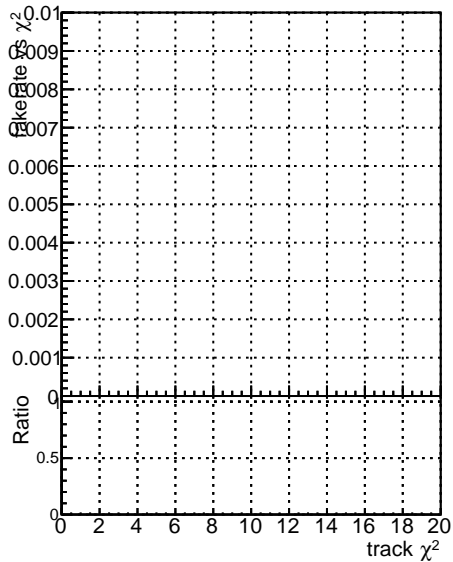

Fake rate vs normalized χ^2

Duplicates Rate vs normalized χ^2

Pileup rate vs normalized χ^2

Legend:
—●— SoftQCD_default
—●— SoftQCD_ckfPixelLessStep