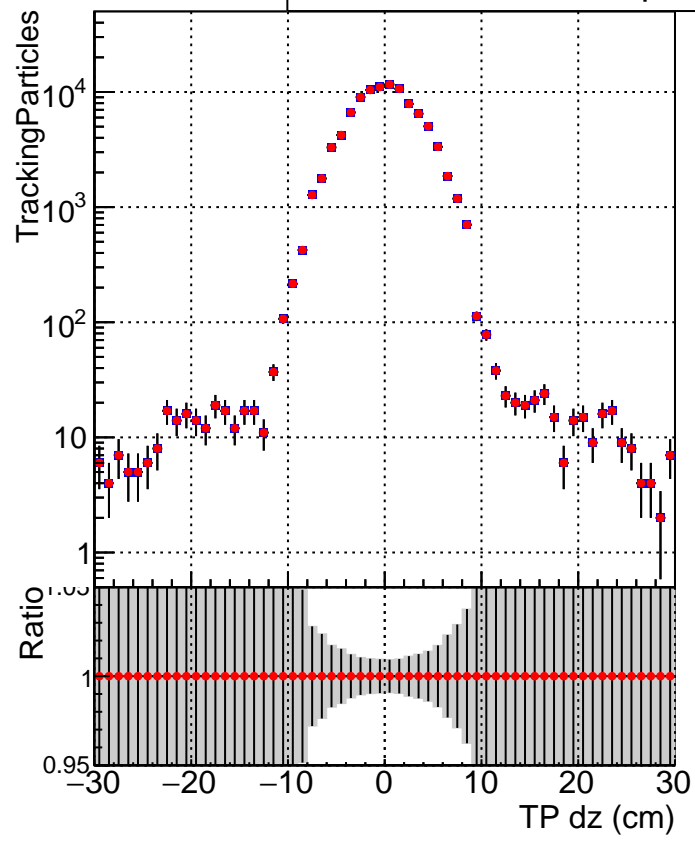

N of simulated tracks vs dxy

N of associated tracks (simToReco) vs dxy

N of simulated track

- SoftQCD_default
- SoftQCD_ckfPixelLessStep

N of associated tracks (simToReco) vs dz