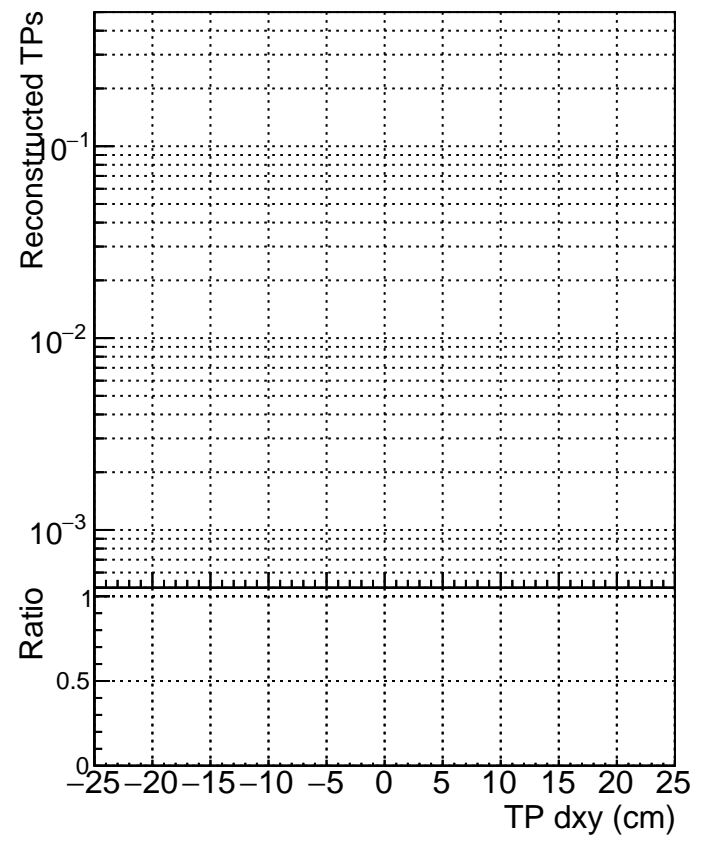

N of simulated tracks vs dxy

N of associated tracks (simToReco) vs dxy

N of simulated track

- SoftQCD_default
- SoftQCD_ckfPixelLessStep

N of associated tracks (simToReco) vs dz