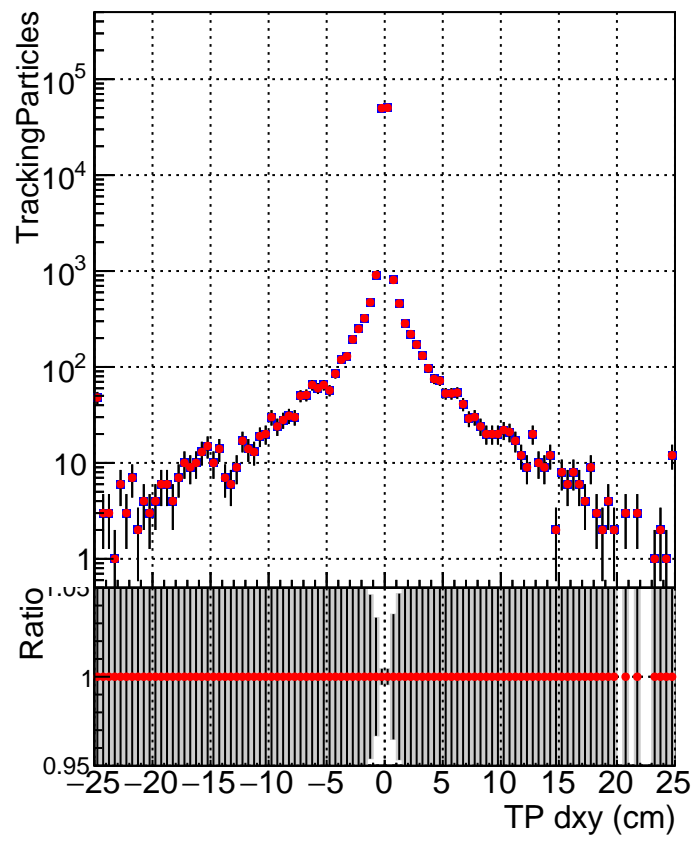

N of simulated tracks vs dxy

N of associated tracks (simToReco) vs dxy

N of simulated track

- SoftQCD_default
- SoftQCD_ckfPixelLessStep

N of associated tracks (simToReco) vs dz