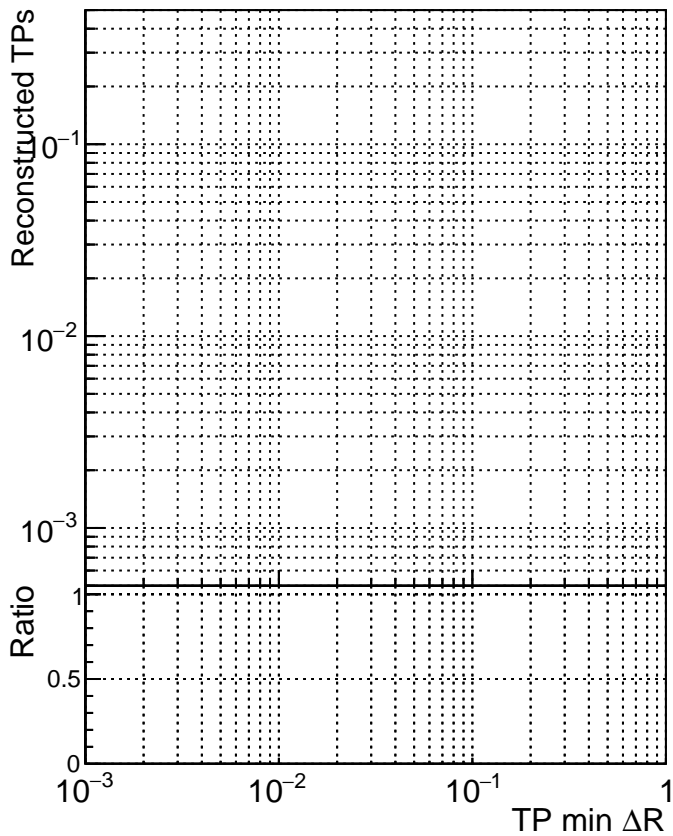

N of simulated tracks vs dR

N of associated tracks (simToReco) vs dR

N of simulated tracks

- SoftQCD_default
- SoftQCD_ckfPixelLessStep