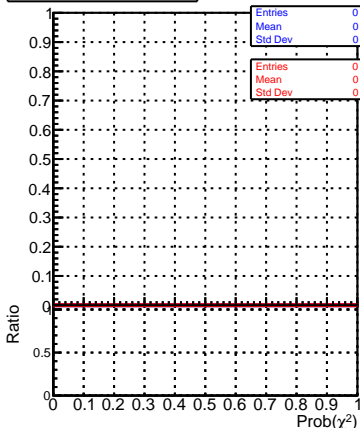

normalized χ^2 normalized χ^2 probability

SoftQCD_default
SoftQCD_ckfPixelLessStep