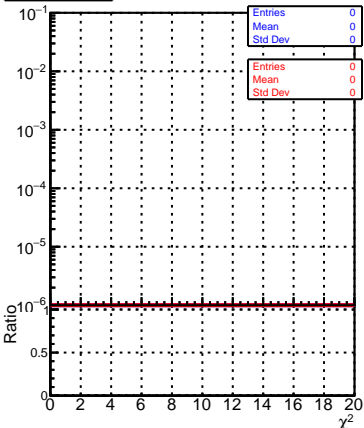

normalized χ^2 normalized χ^2 probability

SoftQCD_default
SoftQCD_ckfPixelLessStep