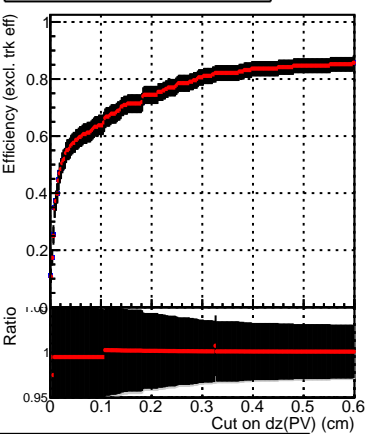

Efficiency vs. dz (PV)

Efficiency (tracking eff factorized out) vs. dz (PV)

Fake rate

■ SoftQCD_default
■ SoftQCD_ckfPixelLessStep