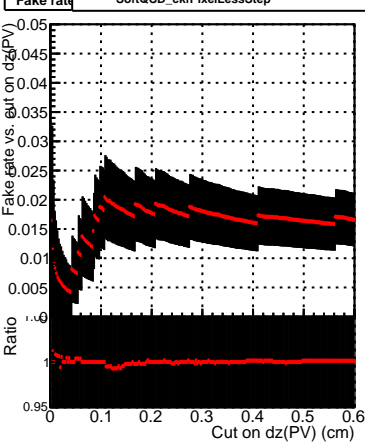

Efficiency vs. dz (PV)

Efficiency (tracking eff factorized out) vs. dz (PV)

Fake rate

■ SoftQCD_default
■ SoftQCD_ckfPixelLessStep