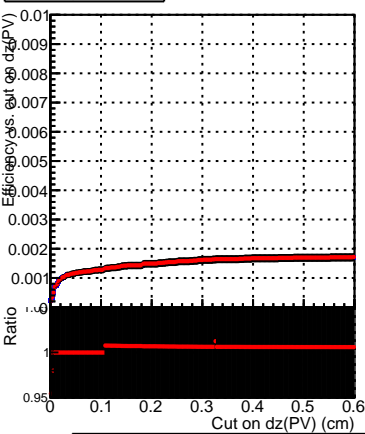

Efficiency vs. dz (PV)

Efficiency (tracking eff factorized out) vs. dz (PV)

Fake rate

■ SoftQCD_default
■ SoftQCD_ckfPixelLessStep