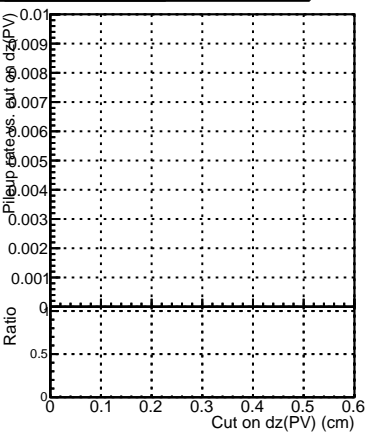

Efficiency vs. dz (PV)

Efficiency (tracking eff factorized out) vs. dz (PV)

Fake rate

■ SoftQCD_default
■ SoftQCD_ckfPixelLessStep