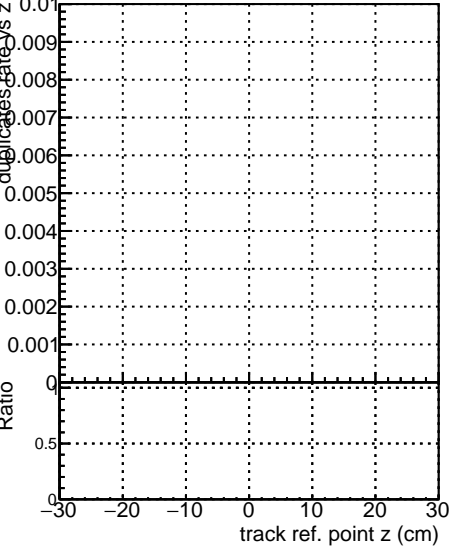

Fake rate vs vertpos**Duplicates Rate vs vertpos****Pileup rate vs vertpos**
Fake rate vs v
 —●— SoftQCD_default
 —●— SoftQCD_ckfPixelLessStep
**Fake rate vs. sim PV z****Duplicates Rate vs sim PV z****Pileup rate vs. sim PV z**