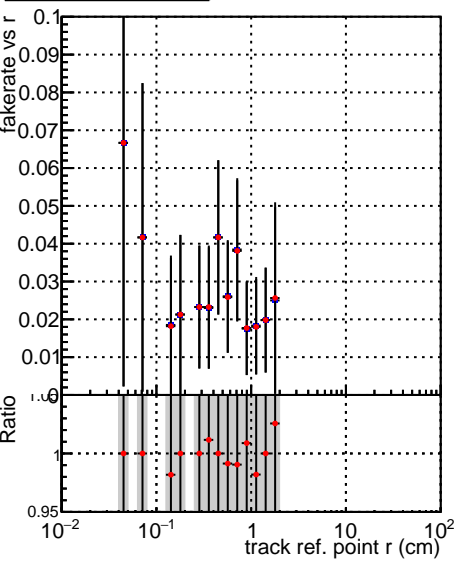

Fake rate vs vertpos**Duplicates Rate vs vertpos****Pileup rate vs vertpos**
Fake rate vs v
 —●— SoftQCD_default
 —●— SoftQCD_ckfPixelLessStep
**Fake rate vs. sim PV z****Duplicates Rate vs sim PV z****Pileup rate vs. sim PV z**