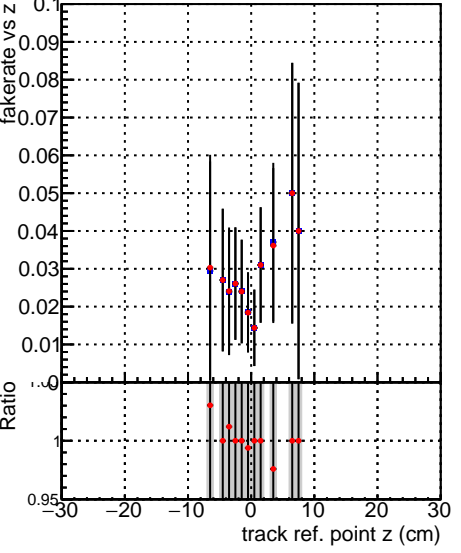

Fake rate vs vertpos**Duplicates Rate vs vertpos****Pileup rate vs vertpos**
Fake rate vs v
 —●— SoftQCD_default
 —●— SoftQCD_ckfPixelLessStep
**Fake rate vs. sim PV z****Duplicates Rate vs sim PV z****Pileup rate vs. sim PV z**