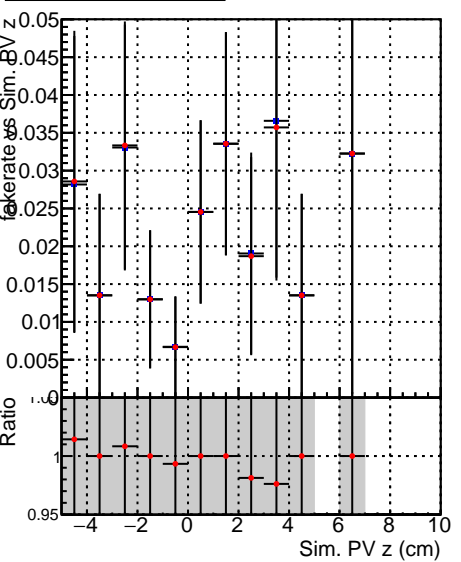

Fake rate vs vertpos**Duplicates Rate vs vertpos****Pileup rate vs vertpos**
Fake rate vs v
 —●— SoftQCD_default
 —●— SoftQCD_ckfPixelLessStep
**Fake rate vs. sim PV z****Duplicates Rate vs sim PV z****Pileup rate vs. sim PV z**