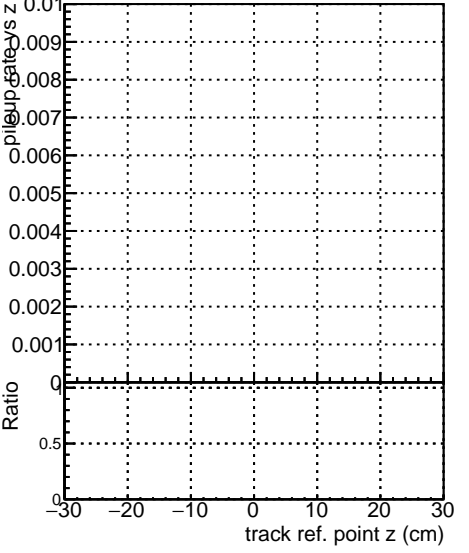

Fake rate vs vertpos**Duplicates Rate vs vertpos****Pileup rate vs vertpos**
Fake rate vs v
 —●— SoftQCD_default
 —●— SoftQCD_ckfPixelLessStep
**Fake rate vs. sim PV z****Duplicates Rate vs sim PV z****Pileup rate vs. sim PV z**