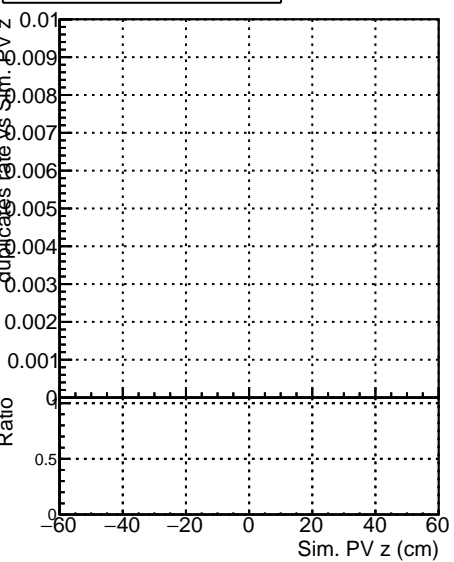

Fake rate vs vertpos**Duplicates Rate vs vertpos****Pileup rate vs vertpos**
Fake rate vs v
 —●— SoftQCD_default
 —●— SoftQCD_ckfPixelLessStep
**Fake rate vs. sim PV z****Duplicates Rate vs sim PV z****Pileup rate vs. sim PV z**