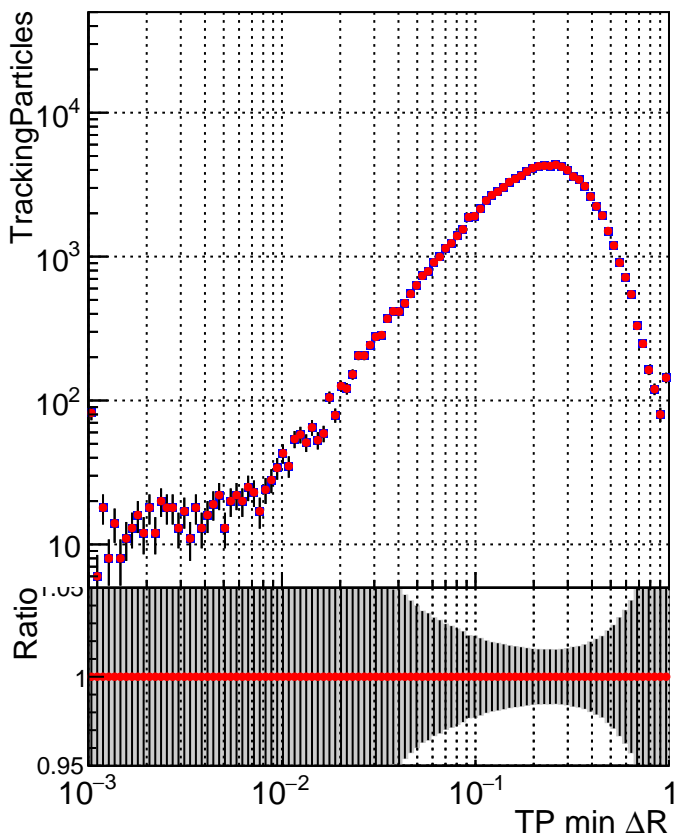

N of simulated tracks vs dR

N of associated tracks (simToReco) vs dR

N of simulated tracks

- SoftQCD_default
- SoftQCD_ckfPixelLessStep