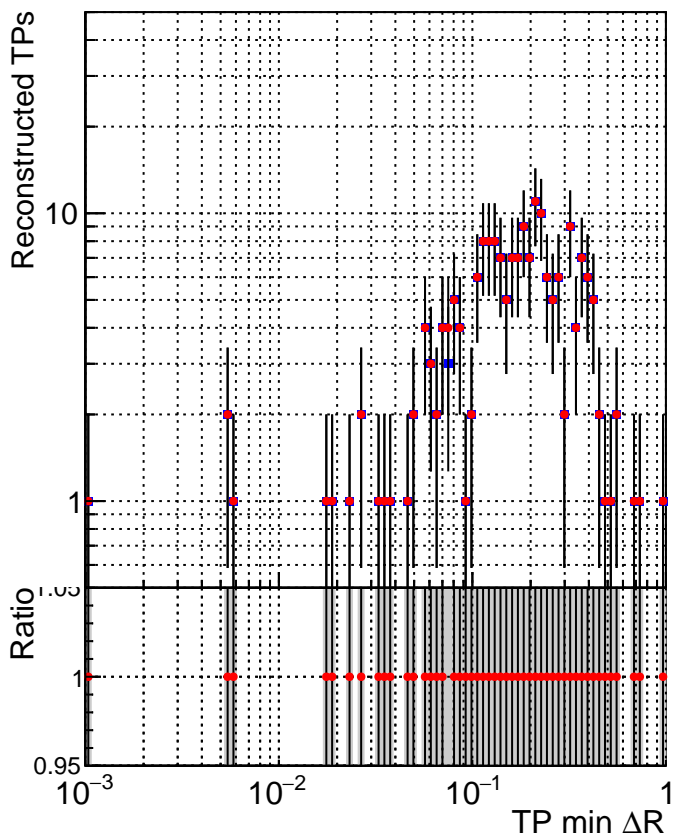

N of simulated tracks vs dR

N of associated tracks (simToReco) vs dR

N of simulated tracks

- SoftQCD_default
- SoftQCD_ckfPixelLessStep