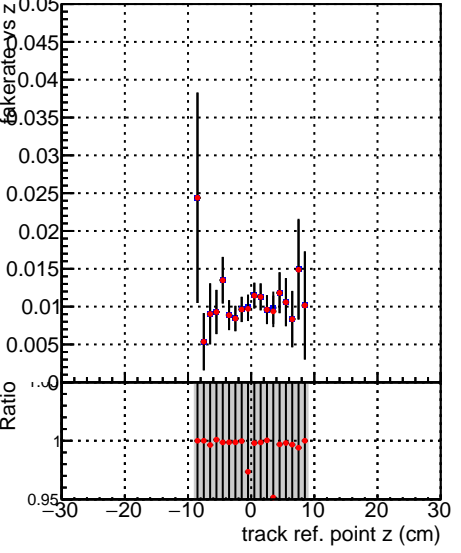

Fake rate vs vertpos**Duplicates Rate vs vertpos****Pileup rate vs vertpos**
Fake rate vs v
■ **SoftQCD_default**
● **SoftQCD_ckfPixelLessStep**
**Fake rate vs. sim PV z****Duplicates Rate vs sim PV z****Pileup rate vs. sim PV z**