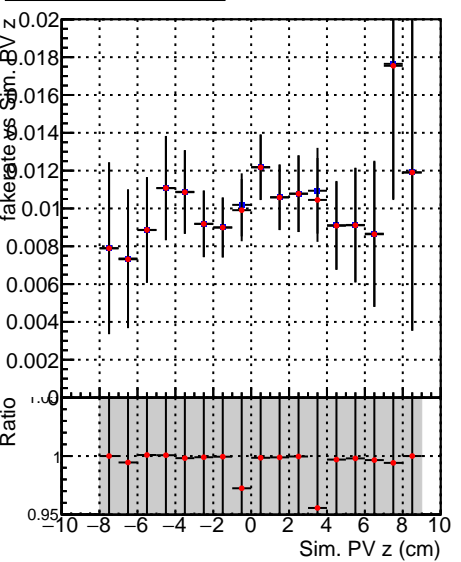

Fake rate vs vertpos**Duplicates Rate vs vertpos****Pileup rate vs vertpos**
Fake rate vs v
■ **SoftQCD_default**
● **SoftQCD_ckfPixelLessStep**
**Fake rate vs. sim PV z****Duplicates Rate vs sim PV z****Pileup rate vs. sim PV z**