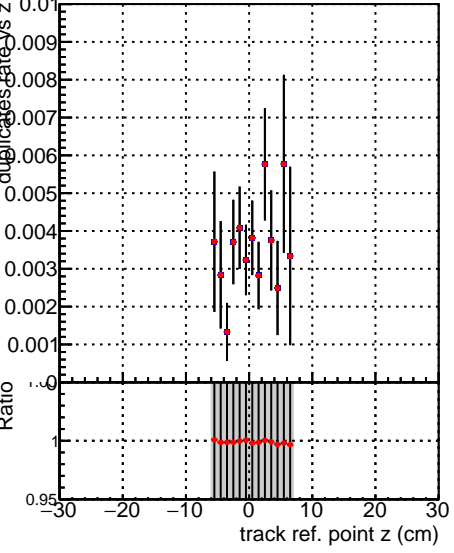

Fake rate vs vertpos**Duplicates Rate vs vertpos****Pileup rate vs vertpos**
Fake rate vs v
■ **SoftQCD_default**
● **SoftQCD_ckfPixelLessStep**
**Fake rate vs. sim PV z****Duplicates Rate vs sim PV z****Pileup rate vs. sim PV z**