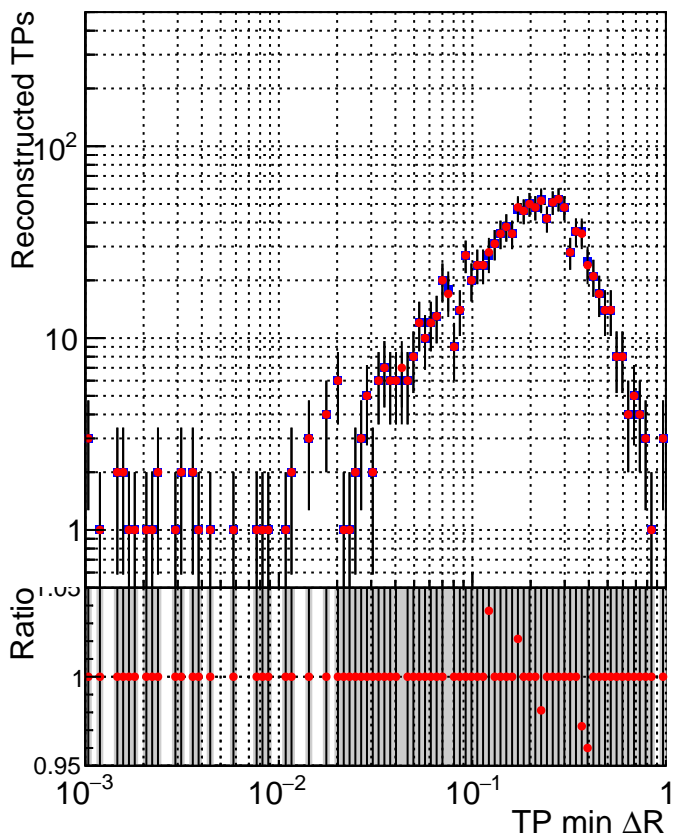

N of simulated tracks vs dR

N of associated tracks (simToReco) vs dR

N of simulated trac

- SoftQCD_default
- SoftQCD_ckfPixelLessStep