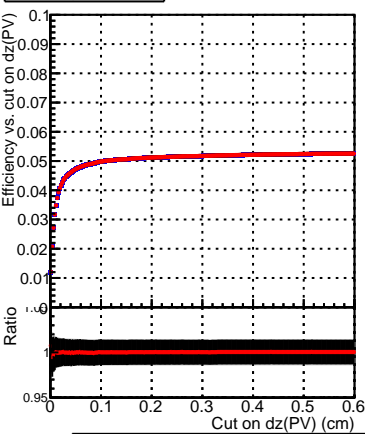

Efficiency vs. dz (PV)

Efficiency (tracking eff factorized out) vs. dz (PV)

Fake rate

Legend for Efficiency vs. dz (PV) and Efficiency (tracking eff factorized out) vs. dz (PV):

- SoftQCD_default (black line with square markers)
- SoftQCD_ckfPixelLessStep (red line with square markers)

Legend for Fake rate and Pileup rate vs. dz (PV):

- SoftQCD_default (black line with square markers)
- SoftQCD_ckfPixelLessStep (red line with square markers)