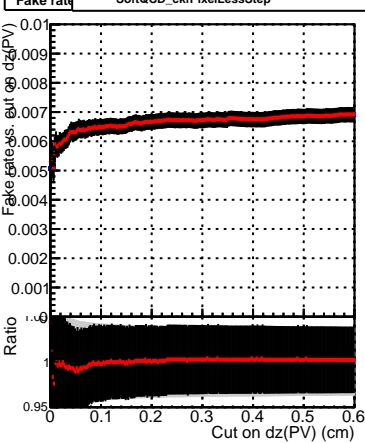

Efficiency vs. dz (PV)

Efficiency (tracking eff factorized out) vs. dz (PV)

Fake rate

Legend for Efficiency vs. dz (PV) and Efficiency (tracking eff factorized out) vs. dz (PV):

- SoftQCD_default (black line with square markers)
- SoftQCD_ckfPixelLessStep (red line with square markers)

Legend for Fake rate and Pileup rate vs. dz (PV):

- SoftQCD_default (black line with square markers)
- SoftQCD_ckfPixelLessStep (red line with square markers)