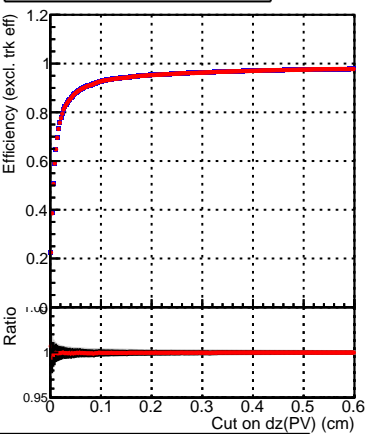

Efficiency vs. dz (PV)

Efficiency (tracking eff factorized out) vs. dz (PV)

Fake rate

Legend for Efficiency vs. dz (PV) and Efficiency (tracking eff factorized out) vs. dz (PV):

- SoftQCD_default (black line with square markers)
- SoftQCD_ckfPixelLessStep (red line with square markers)

Legend for Fake rate and Pileup rate vs. dz (PV):

- SoftQCD_default (black line with square markers)
- SoftQCD_ckfPixelLessStep (red line with square markers)