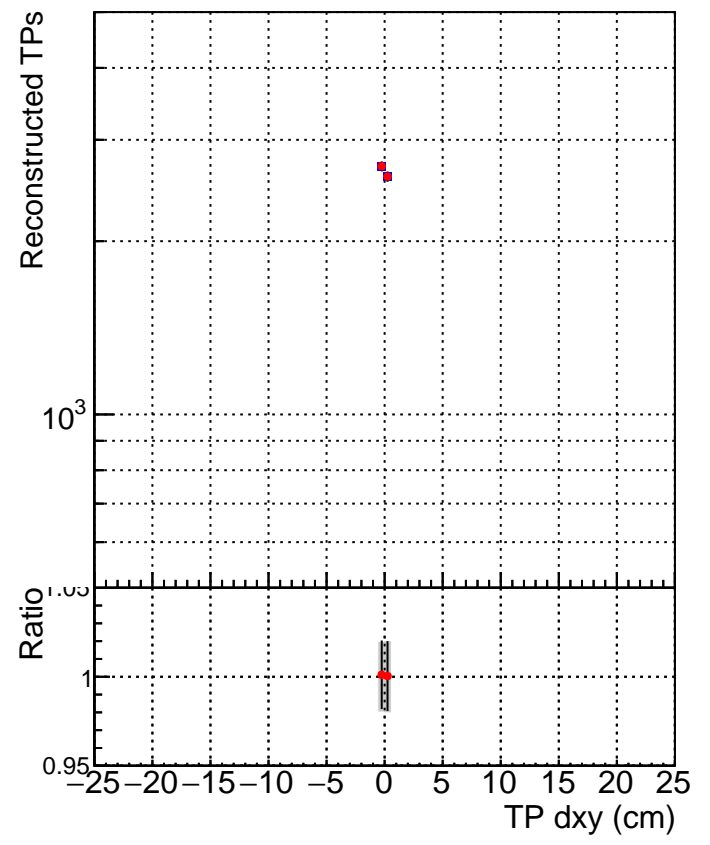

N of simulated tracks vs dxy

N of associated tracks (simToReco) vs dxy

N of simulated track

- SoftQCD_default
- SoftQCD_ckfPixelLessStep