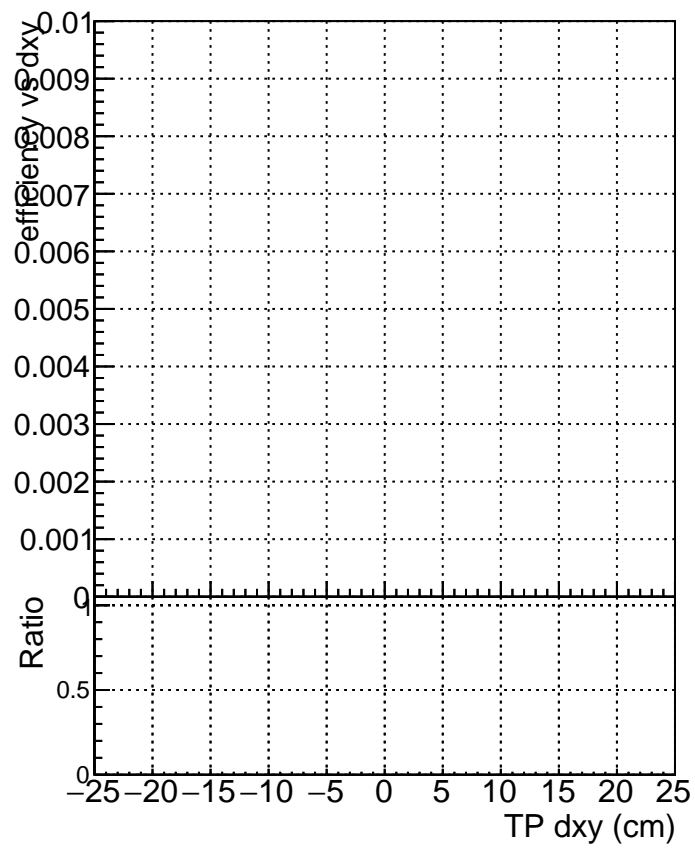

Efficiency vs Dxy

fake+duplicates vs dxy

Efficiency vs Dz

■ SoftQCD_default
● SoftQCD_ckfPixelLessStep

fake+duplicates vs dz