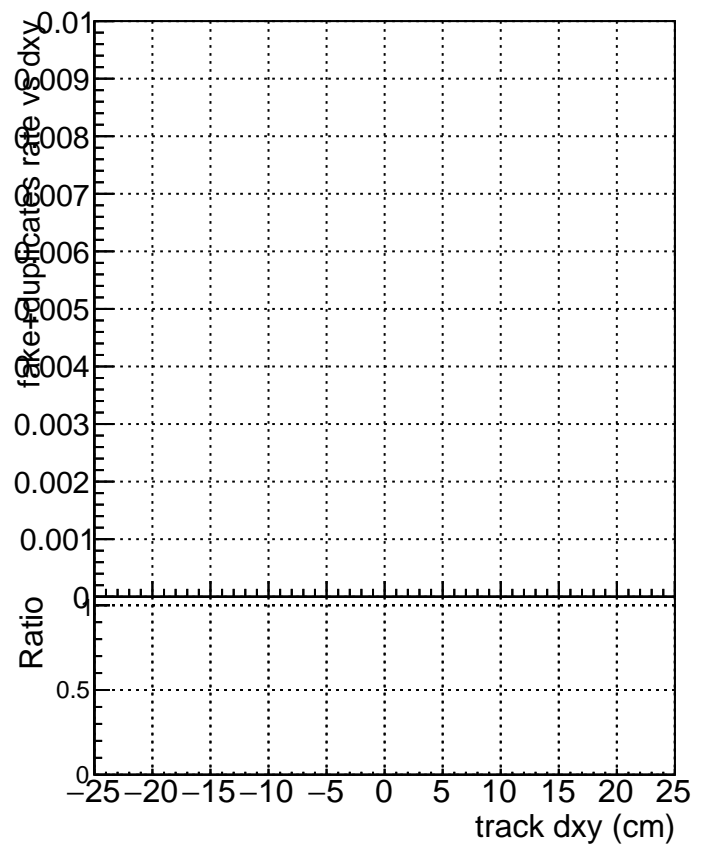

Efficiency vs Dxy

fake+duplicates vs dxy

Efficiency vs Dz

■ SoftQCD_default
● SoftQCD_ckfPixelLessStep

fake+duplicates vs dz