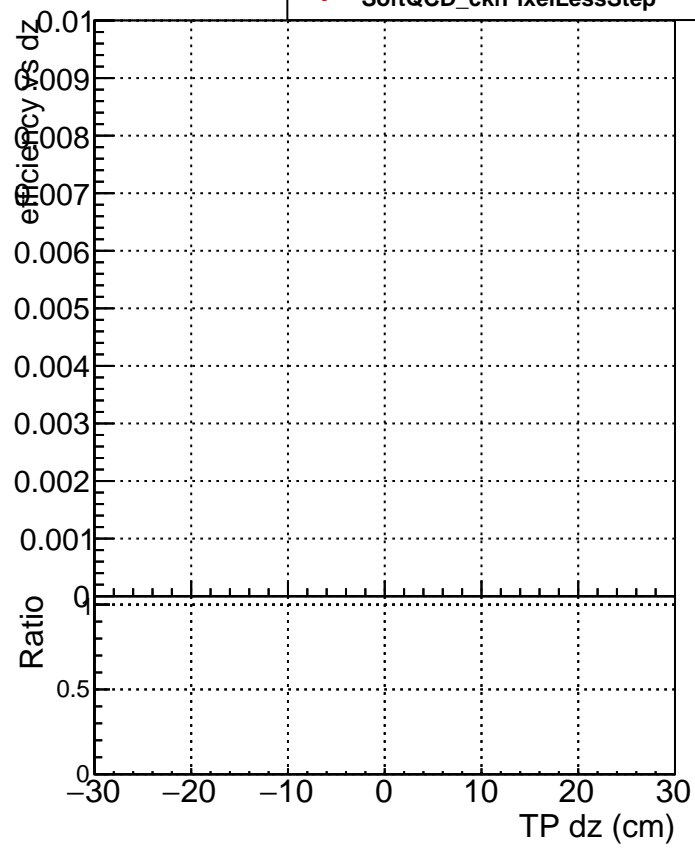

Efficiency vs Dxy

fake+duplicates vs dxy

Efficiency vs Dz

■ SoftQCD_default
● SoftQCD_ckfPixelLessStep

fake+duplicates vs dz