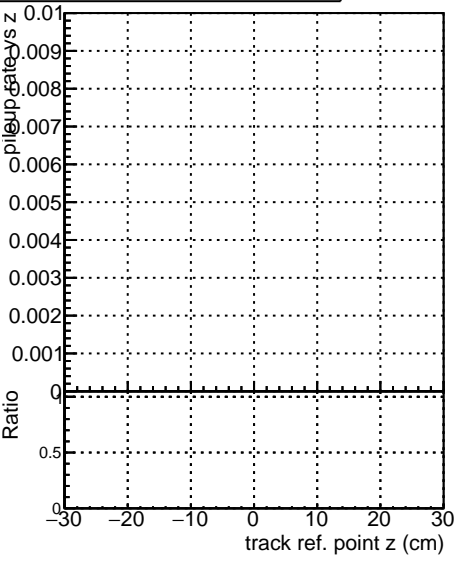

Fake rate vs vertpos**Duplicates Rate vs vertpos****Pileup rate vs vertpos**
Fake rate vs v
 —●— SoftQCD_default
 —●— SoftQCD_ckfPixelLessStep
**Fake rate vs. sim PV z****Duplicates Rate vs sim PV z****Pileup rate vs. sim PV z**