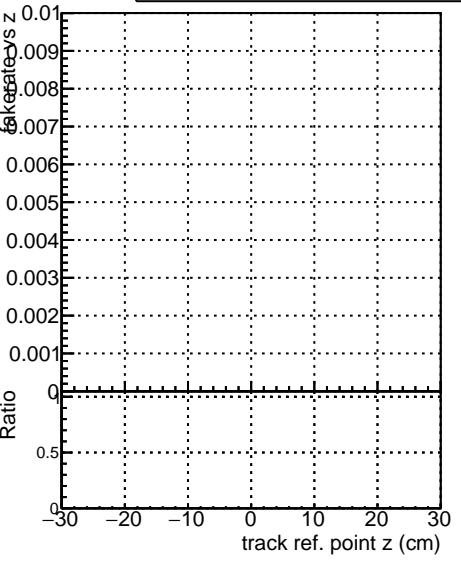

Fake rate vs vertpos**Duplicates Rate vs vertpos****Pileup rate vs vertpos**
Fake rate vs v
 —●— SoftQCD_default
 —●— SoftQCD_ckfPixelLessStep
**Fake rate vs. sim PV z****Duplicates Rate vs sim PV z****Pileup rate vs. sim PV z**