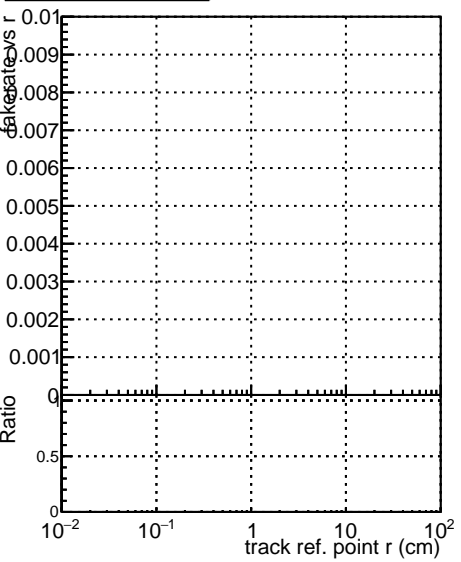

Fake rate vs vertpos**Duplicates Rate vs vertpos****Pileup rate vs vertpos**
Fake rate vs v
 —●— SoftQCD_default
 —●— SoftQCD_ckfPixelLessStep
**Fake rate vs. sim PV z****Duplicates Rate vs sim PV z****Pileup rate vs. sim PV z**