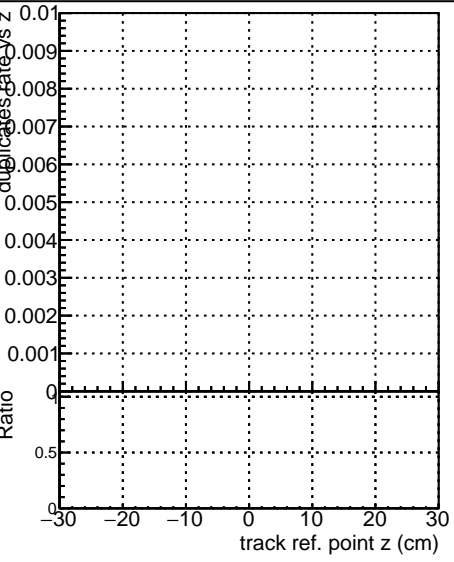

Fake rate vs vertpos**Duplicates Rate vs vertpos****Pileup rate vs vertpos**
Fake rate vs v
 —●— SoftQCD_default
 —●— SoftQCD_ckfPixelLessStep
**Fake rate vs. sim PV z****Duplicates Rate vs sim PV z****Pileup rate vs. sim PV z**