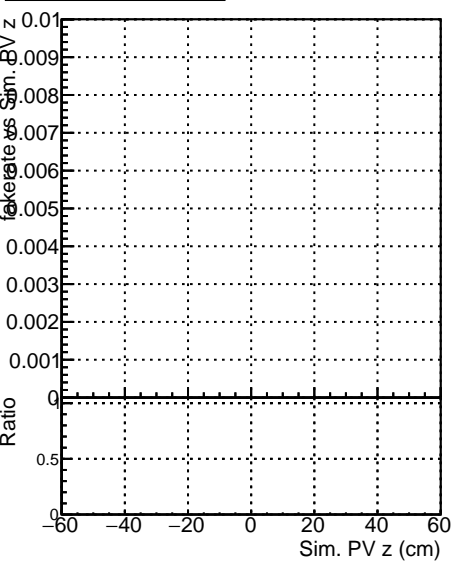

Fake rate vs vertpos**Duplicates Rate vs vertpos****Pileup rate vs vertpos**
Fake rate vs v
 —●— SoftQCD_default
 —●— SoftQCD_ckfPixelLessStep
**Fake rate vs. sim PV z****Duplicates Rate vs sim PV z****Pileup rate vs. sim PV z**