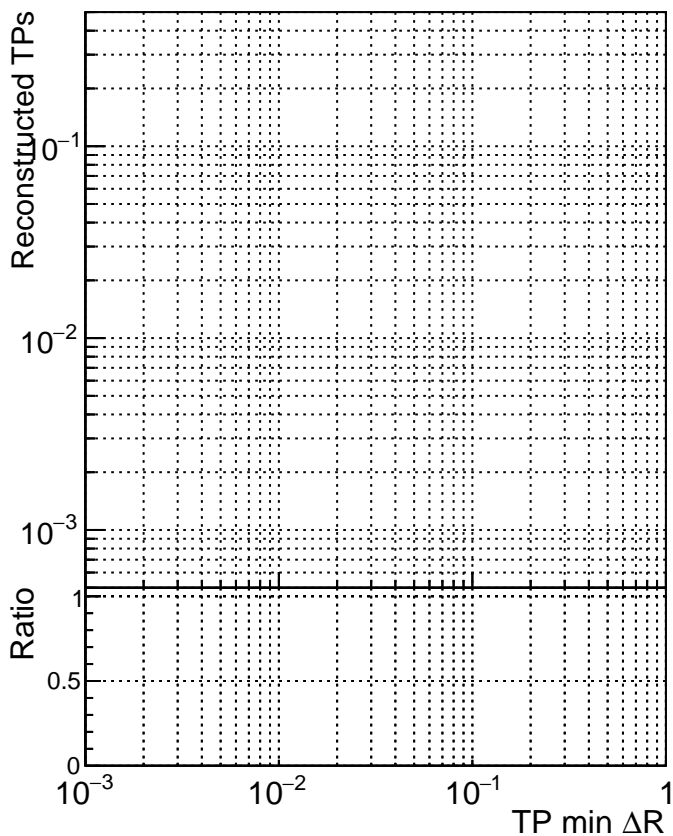

N of simulated tracks vs dR

N of associated tracks (simToReco) vs dR

N of simulated trac

- SoftQCD_default
- SoftQCD_ckfPixelLessStep