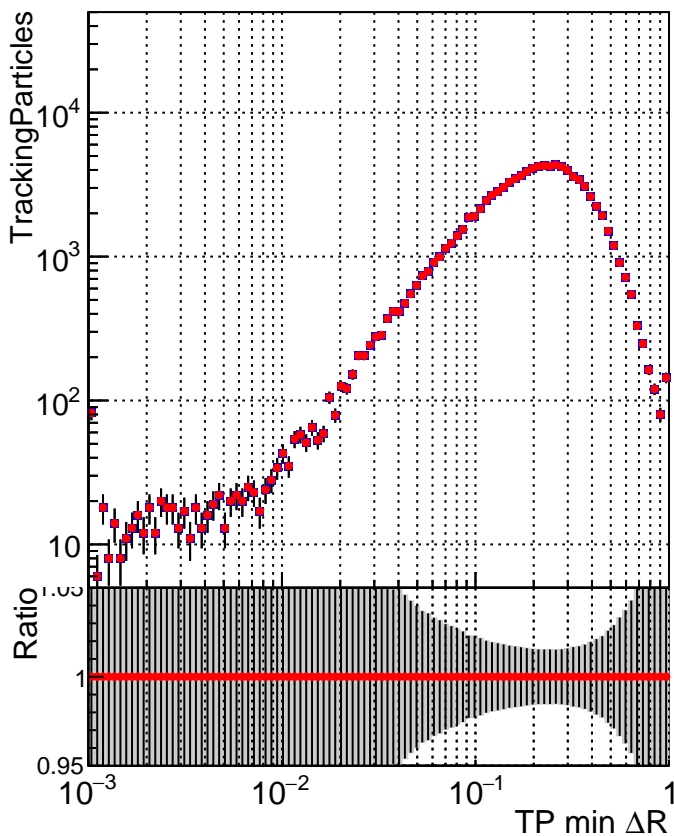

N of simulated tracks vs dR

N of associated tracks (simToReco) vs dR

N of simulated trac

- SoftQCD_default
- SoftQCD_ckfPixelLessStep