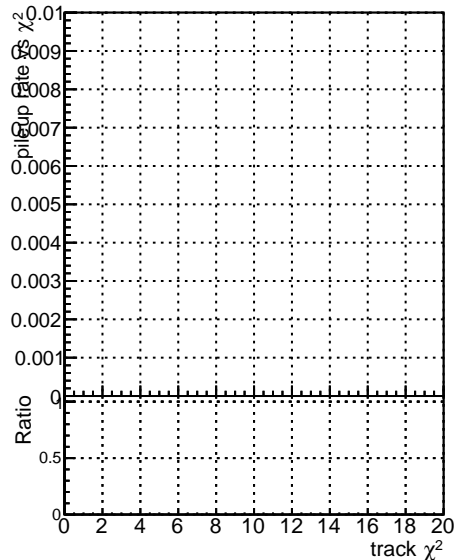

Fake rate vs normalized χ^2 **Duplicates Rate vs normalized χ^2** **Pileup rate vs normalized χ^2** 

—◆— SoftQCD_default
—●— SoftQCD_ckfPixelLessStep