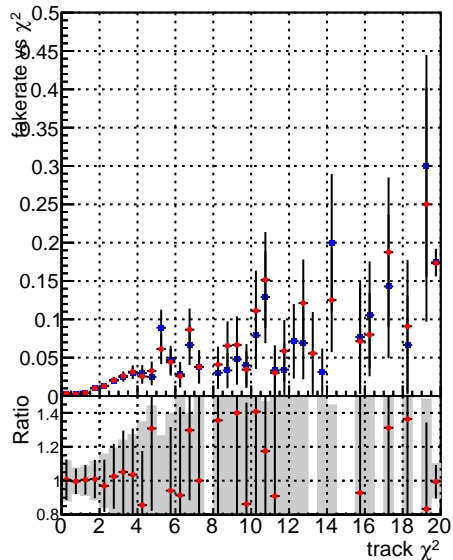

Fake rate vs normalized χ^2 **Duplicates Rate vs normalized χ^2** **Pileup rate vs normalized χ^2** 

—◆— SoftQCD_default
—●— SoftQCD_ckfPixelLessStep