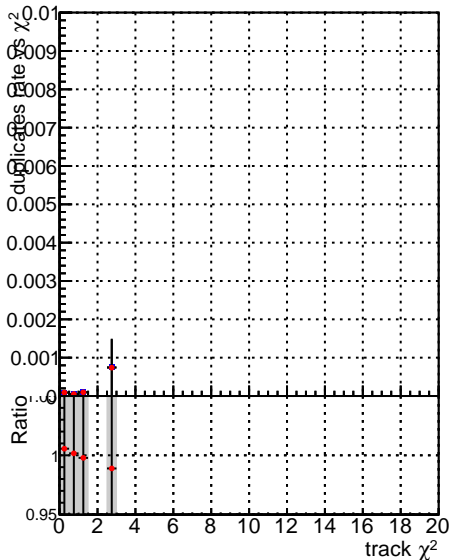

Fake rate vs normalized χ^2 **Duplicates Rate vs normalized χ^2** **Pileup rate vs normalized χ^2** 

—◆— SoftQCD_default
—●— SoftQCD_ckfPixelLessStep